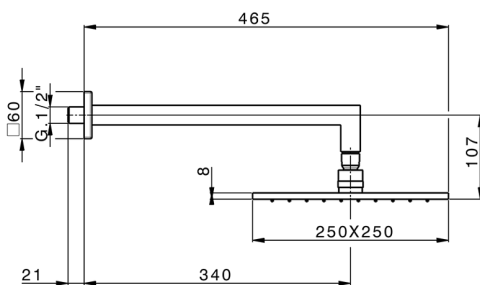

Shower arm with showerhead SHOWER_SS013660

MODEL **SS013660**

Shower arm with showerhead, 250x250 mm square showerhead in BRASS, 340 mm shower arm

AVAILABLE FINISHINGS

- **21** 21 Chrome
- **2B** 2B Polished Nickel
- **2F** 2F Brushed Nickel
- **2Q** 2Q Black Titanium
- **40** 40 Matt Black
- **4Q** 4Q Matt White

CHARACTERISTICS

2026-06-09