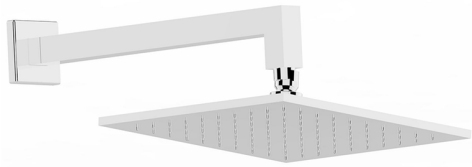

Shower arm with showerhead SHOWER_SS013660

MODEL **SS013660**

Shower arm with showerhead, 250x250 mm square showerhead in BRASS, 340 mm shower arm

AVAILABLE FINISHINGS

- **21** 21 Chrome
- **2B** 2B Polished Nickel
- **2F** 2F Brushed Nickel
- **2Q** 2Q Black Titanium
- **40** 40 Matt Black
- **4Q** 4Q Matt White

CHARACTERISTICS

2026-06-09