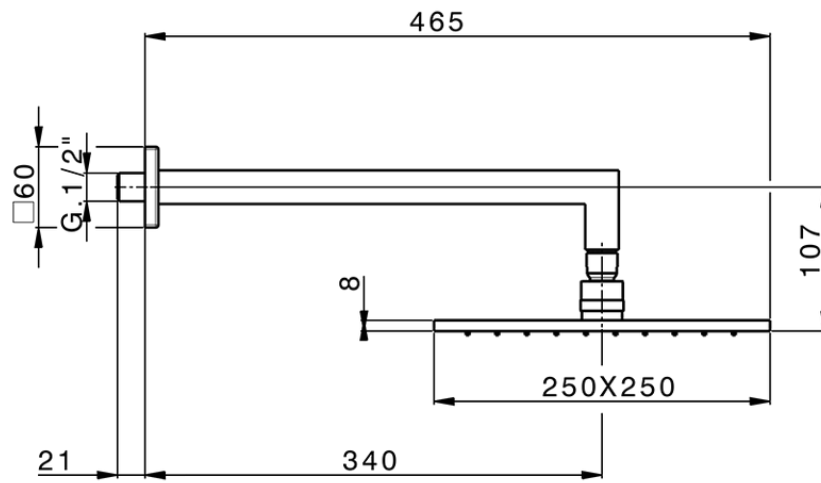

## Shower arm with showerhead SHOWER\_SS013660

SS013660

<https://en.huberitalia.com/shower-arm-with-showerhead-shower-ss013660>

2026-06-09