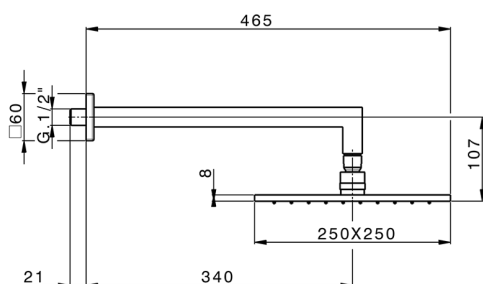

Shower arm with showerhead SHOWER_SS013660

MODEL **SS013660**

Shower arm with showerhead, 250x250 mm square showerhead in BRASS, 340 mm shower arm

AVAILABLE FINISHINGS

- **21** 21 Chrome
- **2B** 2B Polished Nickel
- **2F** 2F Brushed Nickel
- **2Q** 2Q Black Titanium
- **40** 40 Matt Black
- **4Q** 4Q Matt White

CHARACTERISTICS

2026-01-12