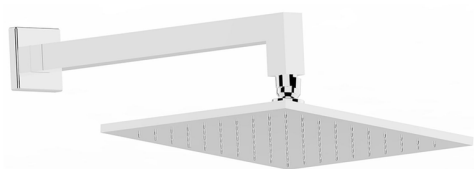

Shower arm with showerhead SHOWER_SS013660

MODEL **SS013660**

Shower arm with showerhead, 250x250 mm square showerhead in BRASS, 340 mm shower arm

AVAILABLE FINISHINGS

- **21** 21 Chrome
- **2B** 2B Polished Nickel
- **2F** 2F Brushed Nickel
- **2Q** 2Q Black Titanium
- **40** 40 Matt Black
- **4Q** 4Q Matt White

CHARACTERISTICS

2026-01-12