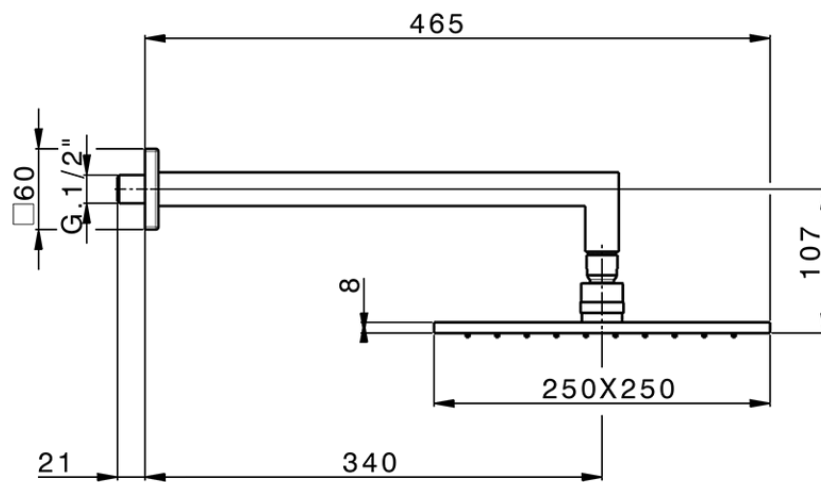

Shower arm with showerhead SHOWER_SS013660

SS013660

<https://en.huberitalia.com/shower-arm-with-showerhead-shower-ss013660>

2026-06-29