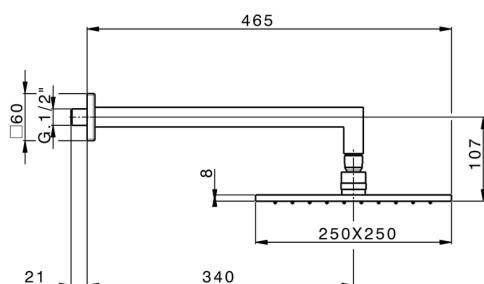

Shower arm with showerhead SHOWER_SS013660

MODEL **SS013660**

Shower arm with showerhead, 250x250 mm square showerhead in BRASS, 340 mm shower arm

AVAILABLE FINISHINGS

-  **21** 21 Chrome
-  **2B** 2B Polished Nickel
-  **2F** 2F Brushed Nickel
-  **2Q** 2Q Black Titanium
-  **40** 40 Matt Black
-  **4Q** 4Q Matt White