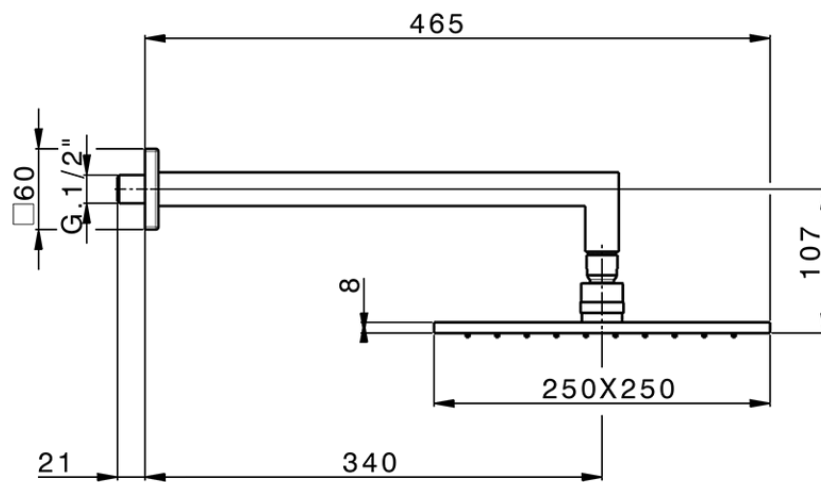

## Shower arm with showerhead SHOWER\_SS013660

SS013660

<https://en.huberitalia.com/shower-arm-with-showerhead-shower-ss013660>

2026-04-07