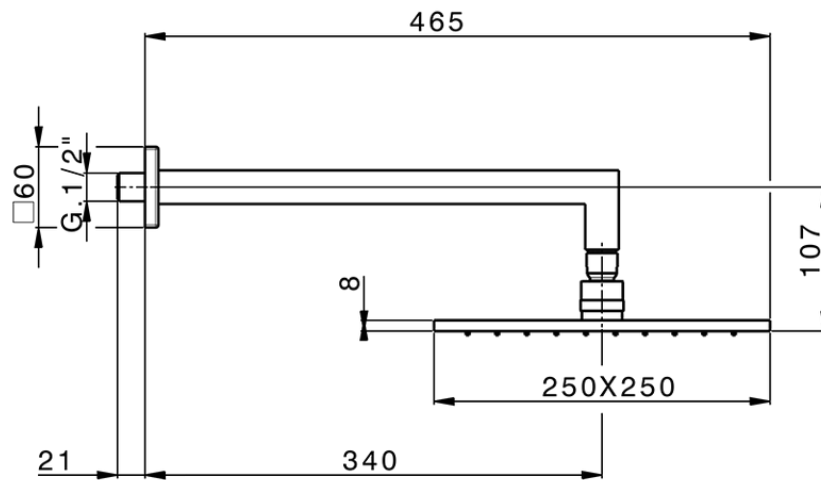

Shower arm with showerhead SHOWER_SS013660

SS013660

<https://en.huberitalia.com/shower-arm-with-showerhead-shower-ss013660>

2026-04-30