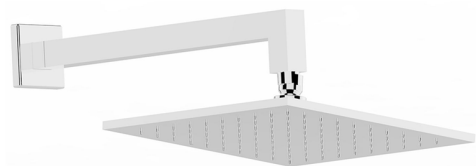

Shower arm with showerhead SHOWER_SS013660

MODEL **SS013660**

Shower arm with showerhead, 250x250 mm square showerhead in BRASS, 340 mm shower arm

AVAILABLE FINISHINGS

-  **21** 21 Chrome
-  **2B** 2B Polished Nickel
-  **2F** 2F Brushed Nickel
-  **2Q** 2Q Black Titanium
-  **40** 40 Matt Black
-  **4Q** 4Q Matt White