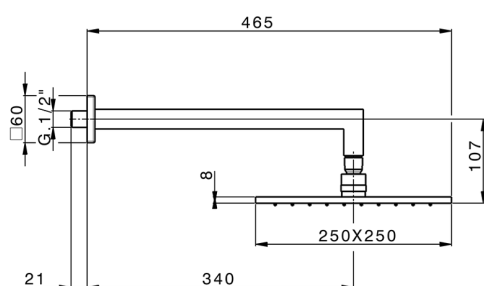

Shower arm with showerhead SHOWER_SS013660

MODEL **SS013660**

Shower arm with showerhead, 250x250 mm square showerhead in BRASS, 340 mm shower arm

AVAILABLE FINISHINGS

-  **21** 21 Chrome
-  **2B** 2B Polished Nickel
-  **2F** 2F Brushed Nickel
-  **2Q** 2Q Black Titanium
-  **40** 40 Matt Black
-  **4Q** 4Q Matt White