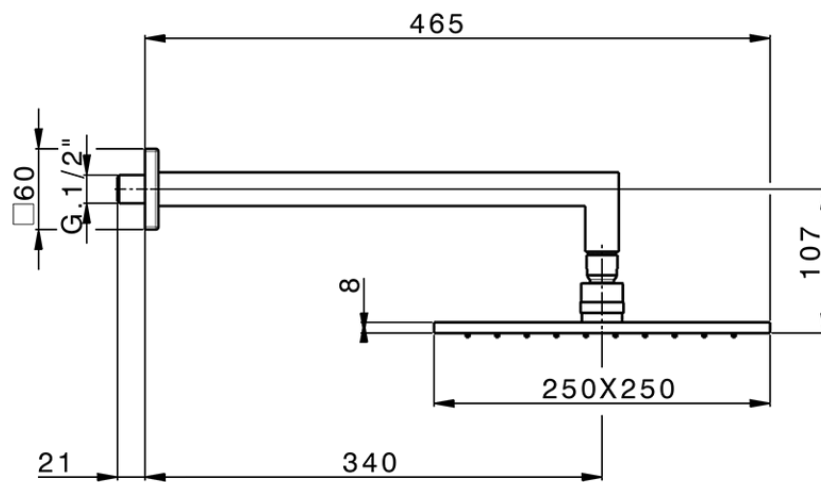

Shower arm with showerhead SHOWER_SS013660

SS013660

<https://en.huberitalia.com/shower-arm-with-showerhead-shower-ss013660>

2026-04-30