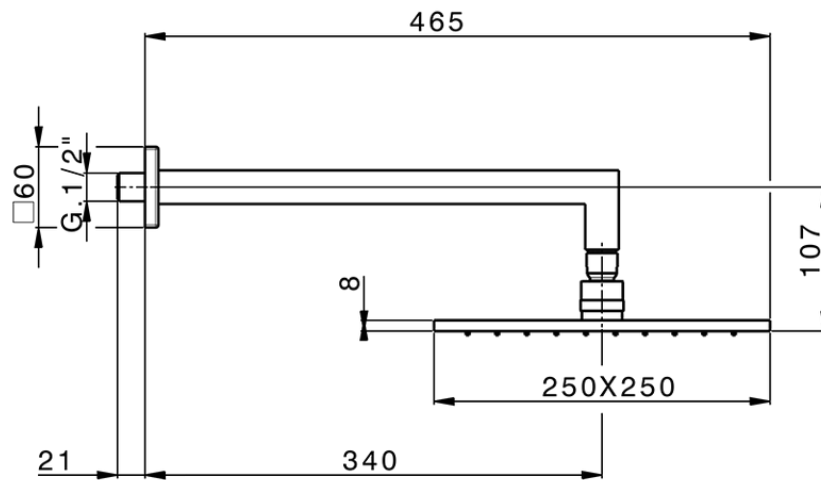

Shower arm with showerhead SHOWER_SS013660

SS013660

<https://en.huberitalia.com/shower-arm-with-showerhead-shower-ss013660>

2026-06-29