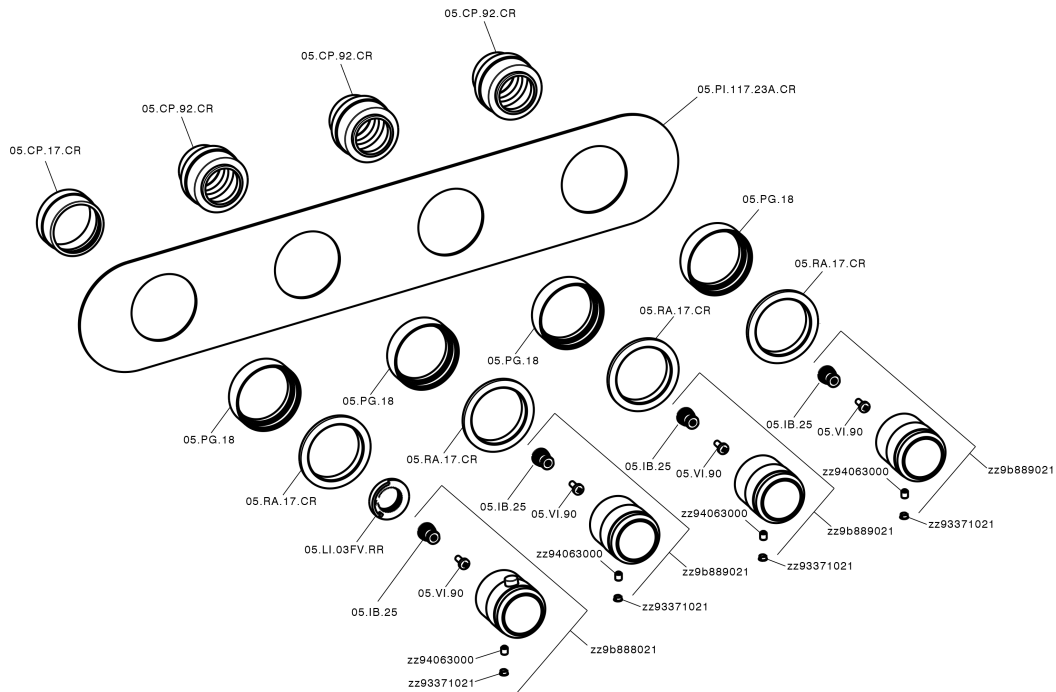

Cover Part for 3 Function Concealed Thermo. Valve CHRONOS_CR01R300

MODEL **CR01R300**

Cover Part for 3 Function Concealed Thermo.Valve,for item ZB01R300

AVAILABLE FINISHINGS

-  **21** 21 Chrome
-  **2F** 2F Brushed Nickel
-  **2Q** 2Q Black Titanium

CHARACTERISTICS

Installation **Concealed**

Required concealed parts **ZB01R300**

Thermostatic

The Huber thermostatic is your personal water manager, helping you to handle, control and save water and energy.

Cover Part for 3 Function Concealed Thermo. Valve CHRONOS_CR01R300

CR01R300

<https://en.huberitalia.com/cover-part-for-3-function-concealed-thermo-valve-chronos-cr01r300>

3 Function Concealed Thermostatic Built-in Part CONCEALED_ZB01R300

MODEL **ZB01R300**

3 Function Concealed Thermostatic Built-in Part

AVAILABLE FINISHINGS

CHARACTERISTICS

Installation	Concealed
Cartridge Spare Parts	23.51A.HF
HF Thermostatic Valve	
Concealed	1

Thermostatic