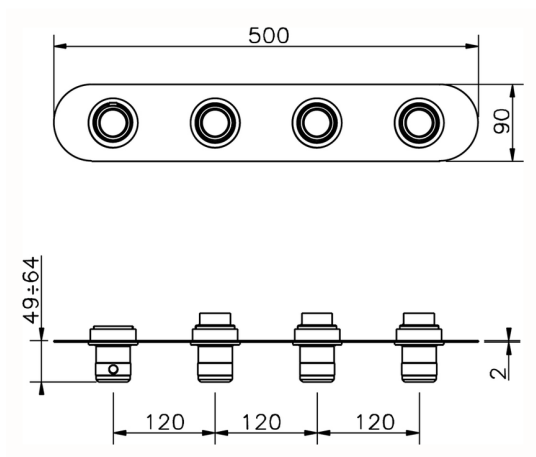

CHARACTERISTICS

Installation **Concealed**

Required concealed parts **ZB01R300**

Thermostatic

The Huber thermostatic is your personal water manager, helping you to handle, control and save water and energy.