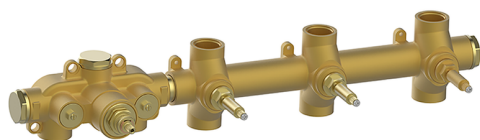

Cover Part for 3 Function Concealed Thermo. Valve CHRONOS_CR01R300

MODEL **CR01R300**

Cover Part for 3 Function Concealed Thermo.Valve,for item ZB01R300

AVAILABLE FINISHINGS

-  **21** 21 Chrome
-  **2F** 2F Brushed Nickel
-  **2Q** 2Q Black Titanium

CHARACTERISTICS

Installation **Concealed**

Required concealed parts **ZB01R300**

Thermostatic

The Huber thermostatic is your personal water manager, helping you to handle, control and save water and energy.

3 Function Concealed Thermostatic Built-in Part CONCEALED_ZB01R300

MODEL **ZB01R300**

3 Function Concealed Thermostatic Built-in Part

AVAILABLE FINISHINGS

CHARACTERISTICS

Installation	Concealed
Cartridge Spare Parts	23.51A.HF
HF Thermostatic Valve	
Concealed	1