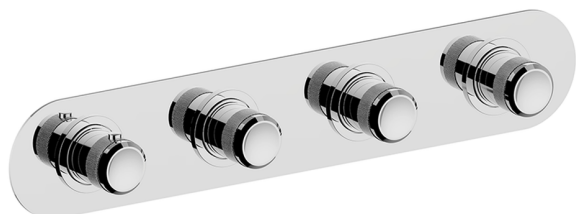

Cover Part for 3 Function Concealed Thermo. Valve CHRONOS_CR01R300

MODEL **CR01R300**

Cover Part for 3 Function Concealed Thermo.Valve,for item ZB01R300

AVAILABLE FINISHINGS

-  **21** 21 Chrome
-  **2F** 2F Brushed Nickel
-  **2Q** 2Q Black Titanium

CHARACTERISTICS

Installation **Concealed**

Required concealed parts **ZB01R300**

Thermostatic

The Huber thermostatic is your personal water manager, helping you to handle, control and save water and energy.

3 Function Concealed Thermostatic Built-in Part CONCEALED_ZB01R300

MODEL **ZB01R300**

3 Function Concealed Thermostatic Built-in Part

AVAILABLE FINISHINGS

CHARACTERISTICS

Installation	Concealed
Cartridge Spare Parts	23.51A.HF
HF Thermostatic Valve	
Concealed	1