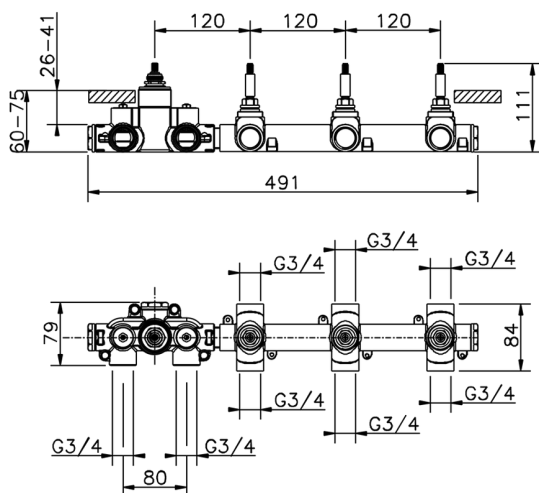

Cover Part for 3 Function Concealed Thermo. Valve CHRONOS_CR01R300

MODEL **CR01R300**

Cover Part for 3 Function Concealed Thermo.Valve,for item ZB01R300

AVAILABLE FINISHINGS

-  **21** 21 Chrome
-  **2F** 2F Brushed Nickel
-  **2Q** 2Q Black Titanium

3 Function Concealed Thermostatic Built-in Part CONCEALED_ZB01R300

MODEL **ZB01R300**

3 Function Concealed Thermostatic Built-in Part

AVAILABLE FINISHINGS

CHARACTERISTICS

Installation	Concealed
Cartridge Spare Parts	23.51A.HF
HF Thermostatic Valve	
Concealed	1