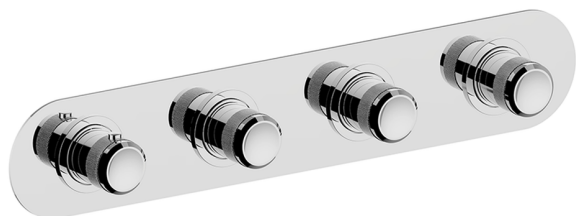

Cover Part for 3 Function Concealed Thermo. Valve CHRONOS_CR01R300

MODEL **CR01R300**

Cover Part for 3 Function Concealed Thermo.Valve,for item ZB01R300

AVAILABLE FINISHINGS

-  **21** 21 Chrome
-  **2F** 2F Brushed Nickel
-  **2Q** 2Q Black Titanium

CHARACTERISTICS

Installation **Concealed**

Required concealed parts **ZB01R300**

Thermostatic

The Huber thermostatic is your personal water manager, helping you to handle, control and save water and energy.

Cover Part for 3 Function Concealed Thermo. Valve CHRONOS_CR01R300

CR01R300

<https://en.huberitalia.com/cover-part-for-3-function-concealed-thermo-valve-chronos-cr01r300>

3 Function Concealed Thermostatic Built-in Part CONCEALED_ZB01R300

MODEL **ZB01R300**

3 Function Concealed Thermostatic Built-in Part

AVAILABLE FINISHINGS

CHARACTERISTICS

Installation	Concealed
Cartridge Spare Parts	23.51A.HF
HF Thermostatic Valve	
Concealed	1

Thermostatic