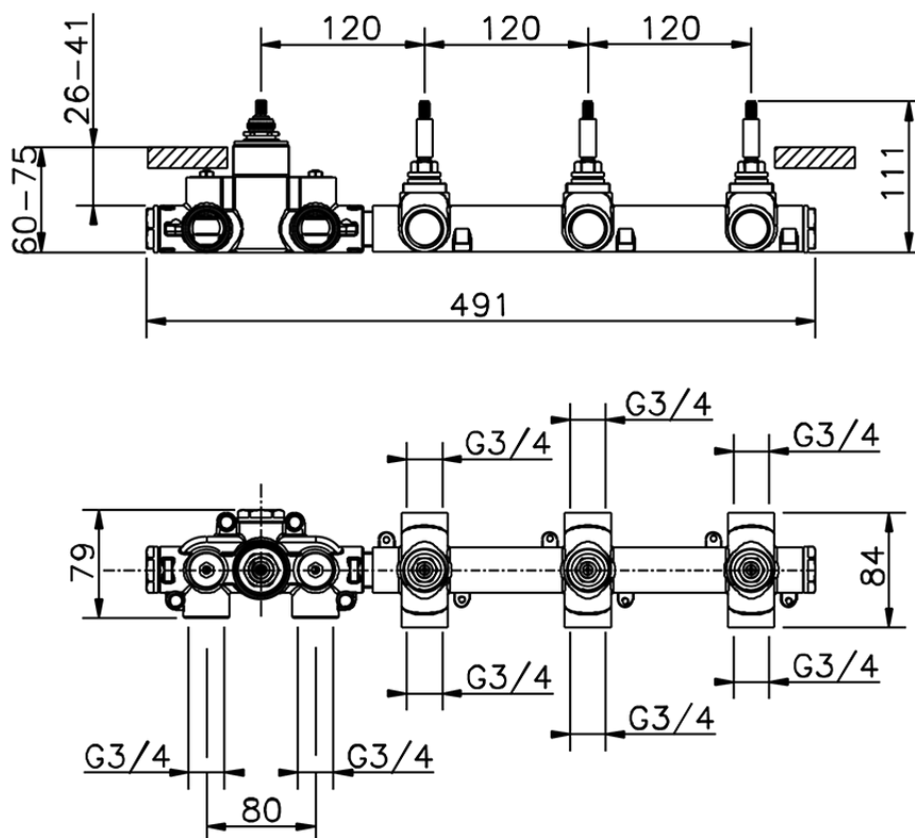

Cover Part for 3 Function Concealed Thermo. Valve CHRONOS_CR01R300

CR01R300

<https://en.huberitalia.com/cover-part-for-3-function-concealed-thermo-valve-chronos-cr01r300>

ZB01R300

<https://en.huberitalia.com/3-function-concealed-thermostatic-built-in-part-concealed-zb01r300>