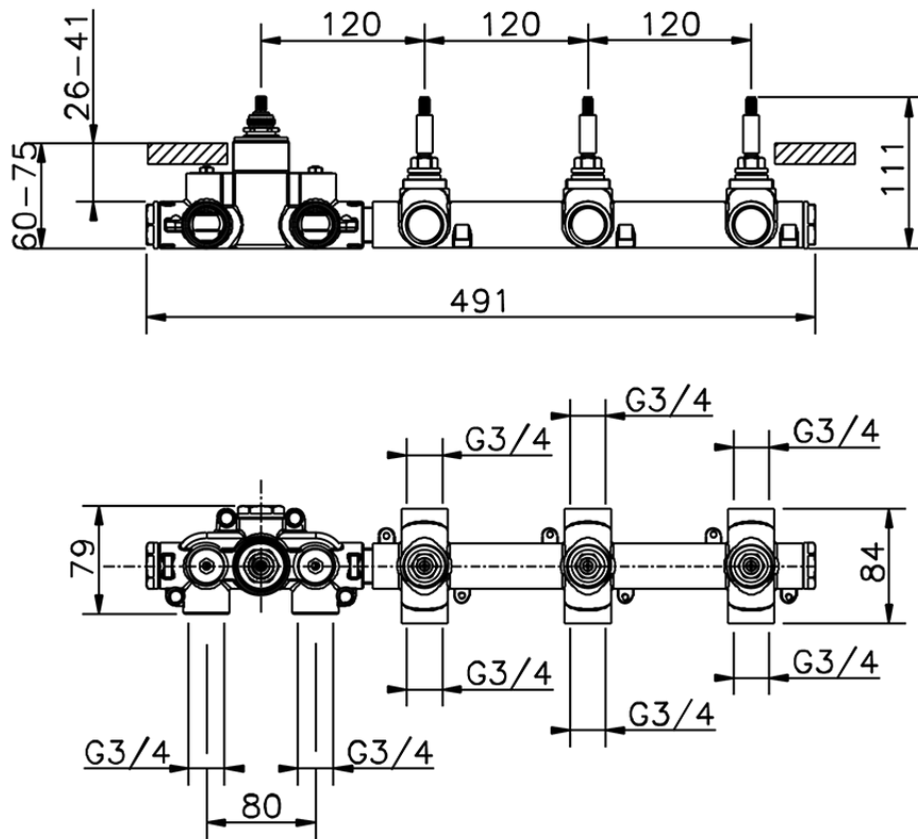

Cover Part for 3 Function Concealed Thermo. Valve CHRONOS_CR01R300

CR01R300

<https://en.huberitalia.com/cover-part-for-3-function-concealed-thermo-valve-chronos-cr01r300>

ZB01R300

<https://en.huberitalia.com/3-function-concealed-thermostatic-built-in-part-concealed-zb01r300>