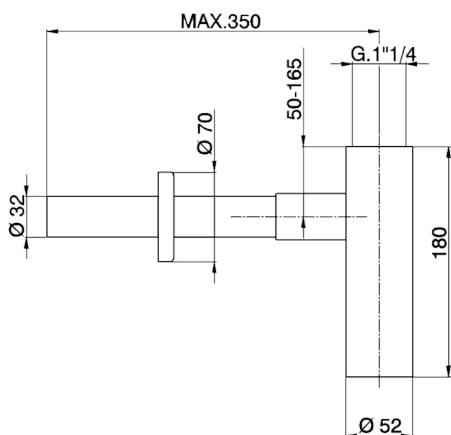

1"1/4 Minimal siphon COMPONENTS_ZB004070

MODEL **ZB004070**

1" 1/4 Siphon

AVAILABLE FINISHINGS

CHARACTERISTICS

2024-12-18