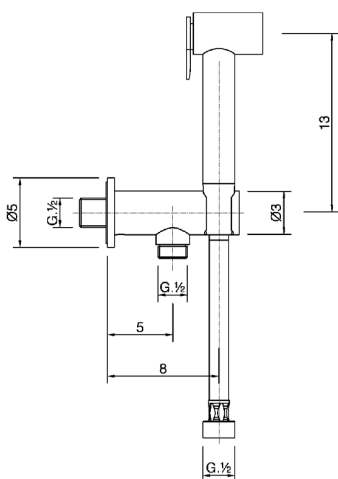

Bidet handshower set COMMUNITY_TT007910

MODEL **TT007910**

Bidet handshower set, wall mounted bracket with safety valve, Bidet handshower, 120 cm PVC flexible hose

AVAILABLE FINISHINGS

-  **21** 21 Chrome
-  **24** 24 Gold

CHARACTERISTICS

Bidet handshower

2024-12-04