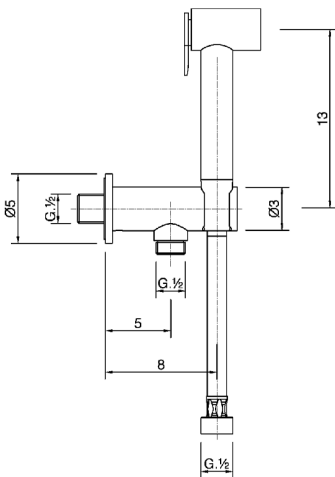

Bidet handshower set COMMUNITY_TT007910

MODEL **TT007910**

Bidet handshower set, wall mounted bracket with safety valve, Bidet handshower, 120 cm PVC flexible hose

AVAILABLE FINISHINGS

CHARACTERISTICS

Bidet handshower