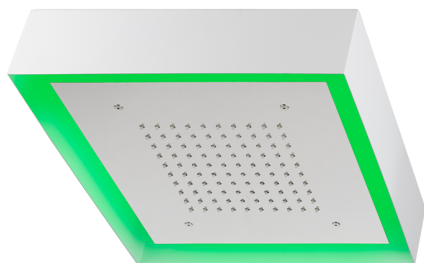

370x370 mm Chromotherapy Ceiling showerhead ZEN_ZS1C0190

MODEL **ZS1C0190**

370x370 mm Chromotherapy Ceiling showerhead, with white cover, rain, chromotherapy functions, wireless control, Stainless Steel AISI 304

AVAILABLE FINISHINGS

- **40** 40 Matt Black
- **4Q** 4Q Matt White
- **D1** D1 Brushed Inox
- **D2** D2 Polished Inox

CHARACTERISTICS

2024-11-15