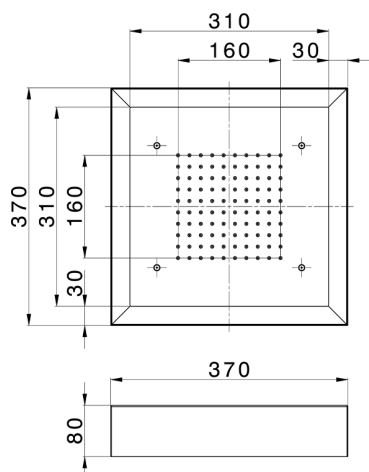

370x370 mm Chromotherapy Ceiling showerhead ZEN_ZS1C0190

MODEL **ZS1C0190**

370x370 mm Chromotherapy Ceiling showerhead, with white cover, rain, chromotherapy functions, wireless control, Stainless Steel AISI 304

AVAILABLE FINISHINGS

- **40** 40 Matt Black
- **4Q** 4Q Matt White
- **D1** D1 Brushed Inox
- **D2** D2 Polished Inox

CHARACTERISTICS

2024-11-15