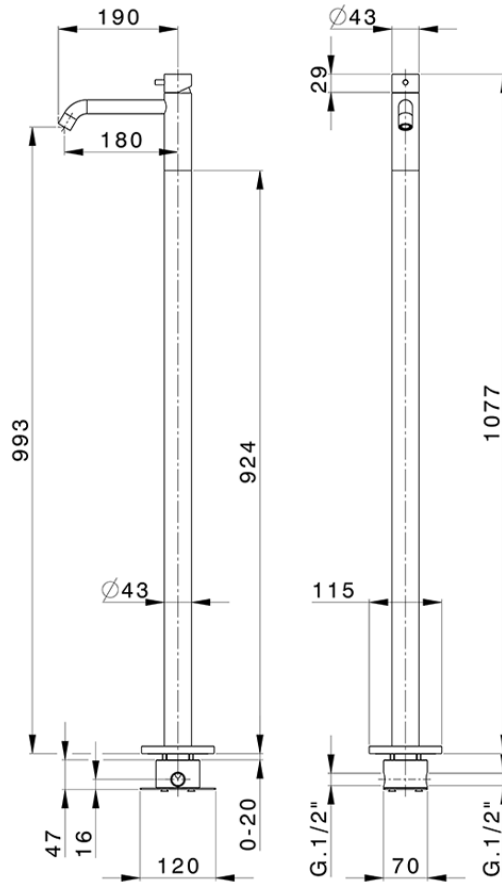

Single lever washbasin with floor mounted column LYNEX_LX004510

LX004514

<https://en.huberitalia.com/single-lever-washbasin-with-floor-mounted-column-lynex-lx004510>

2024-10-22