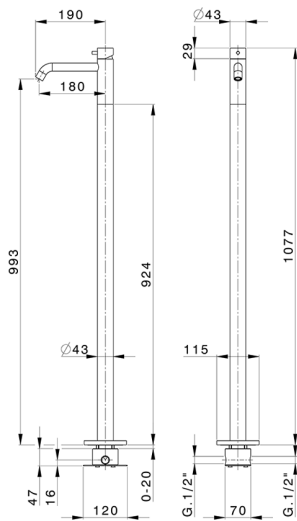

Single lever washbasin with floor mounted column LYNOX_LX004510

MODEL **LX004514**

Single lever washbasin with floor mounted column, concealed part included, Inox AISI 316L

AVAILABLE FINISHINGS

D1 D1 Brushed Inox

CHARACTERISTICS

Cartridge Spare Parts **ZZ99511000**

30 mm Cartridge

Installation **Concealed**

2024-10-22