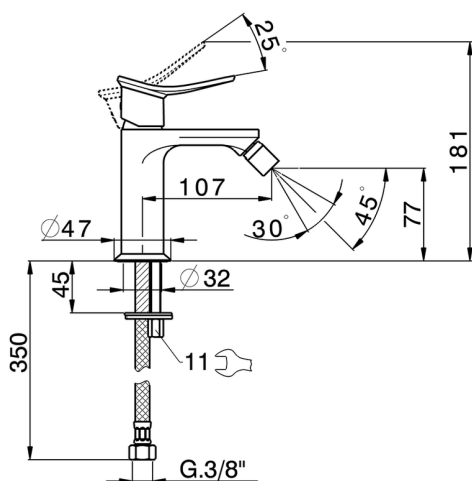

## Single lever bidet mixer HARLOCK\_HC000564

MODEL **HC000564**

Single lever bidet mixer, without automatic pop-up waste, G.3/8" stainless steel flexible hoses

### CHARACTERISTICS

Cartridge Spare Parts **ZZ96550000**

**25 mm Cartridge**

## Single lever bidet mixer HARLOCK\_HC000564

HC000564

<https://en.huberitalia.com/single-lever-bidet-mixer-harlock-hc000564>

2025-04-02