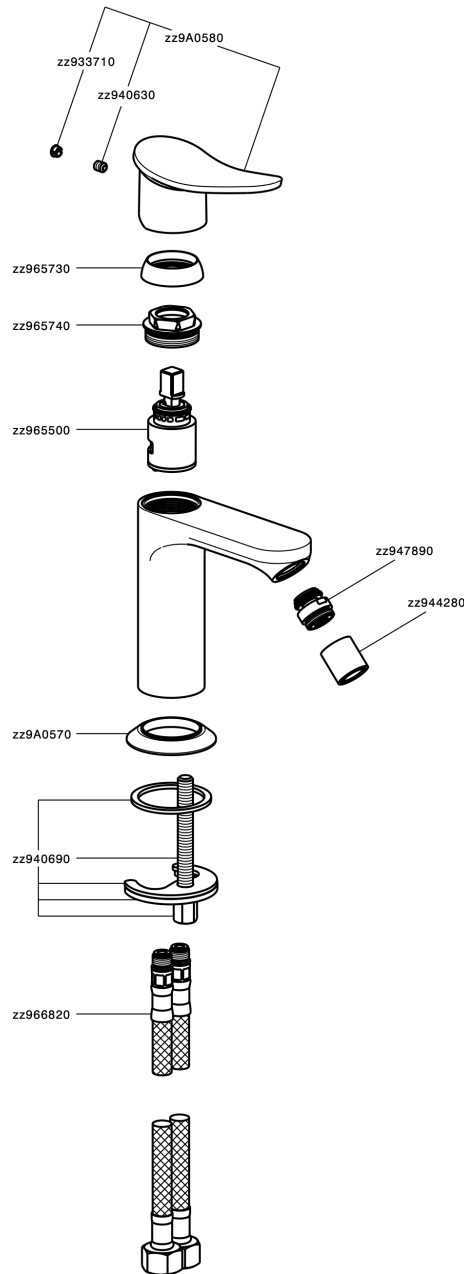

## Single lever bidet mixer HARLOCK\_HC000564

MODEL **HC000564**

Single lever bidet mixer, without automatic pop-up waste, G.3/8" stainless steel flexible hoses

### CHARACTERISTICS

Cartridge Spare Parts **ZZ96550000**

**25 mm Cartridge**

## Single lever bidet mixer HARLOCK\_HC000564

HC000564

<https://en.huberitalia.com/single-lever-bidet-mixer-harlock-hc000564>

2025-04-02