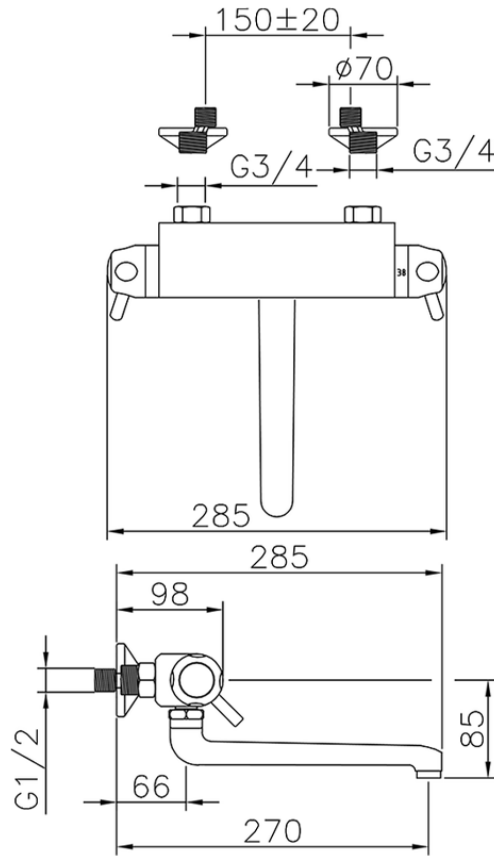

Wall mounted Thermostatic sink mixer CLINIC&TECHNICAL_CPT70010

CPT70010

<https://en.huberitalia.com/wall-mounted-thermostatic-sink-mixer-clinictechnical-cpt70010>

2026-04-06