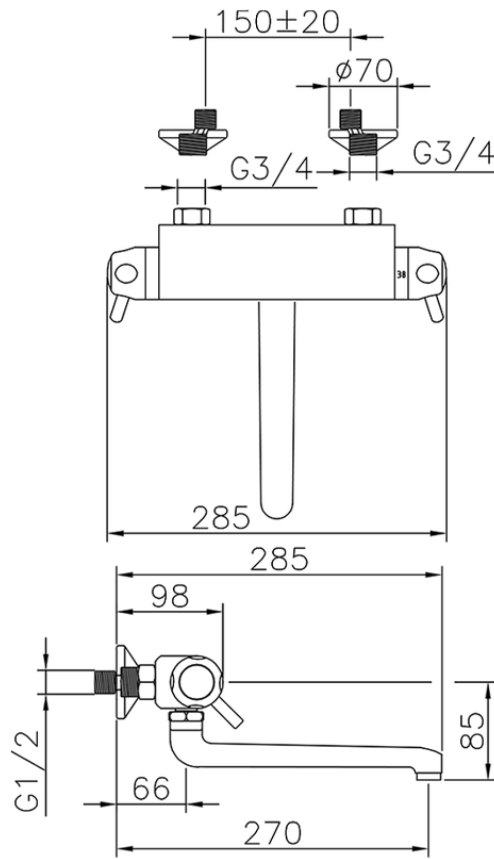

Wall mounted Thermostatic sink mixer CLINIC&TECHNICAL_CPT70010

CPT70010

<https://en.huberitalia.com/wall-mounted-thermostatic-sink-mixer-clinictechnical-cpt70010>

2026-06-13