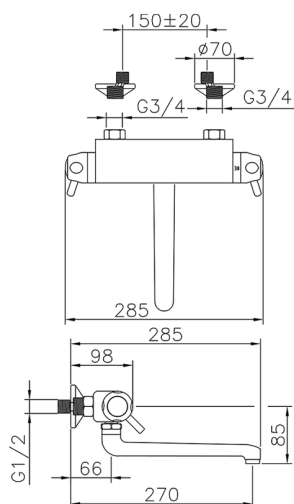

## Wall mounted Thermostatic sink mixer CLINIC&TECHNICAL\_CPT70010

MODEL **CPT70010**

Wall mounted Thermostatic sink mixer,swivel spout

AVAILABLE FINISHINGS

CHARACTERISTICS

Cartridge Spare Parts **24.02AB.PL**

**12x32 Plus Thermostatic Valve**