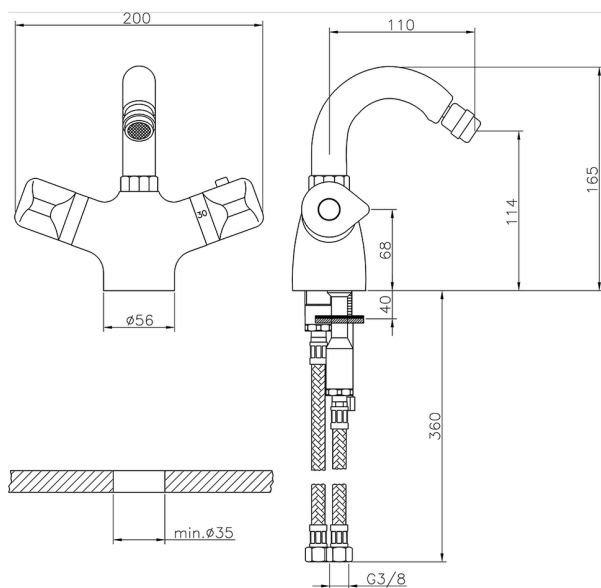

Thermostatic bidet mixer CLINIC&TECHNICAL_CLT55010

MODEL **CLT55010**

Thermostatic bidet mixer, without pop-up waste, swivel spout, G.3/8 stainless steel flexible hose

AVAILABLE FINISHINGS

CHARACTERISTICS

Cartridge Spare Parts **24.04A.PP**

8x20 Plus P Thermostatic Valve

Thermostatic

The Huber thermostatic is your personal water manager, helping you to handle, control and save water and energy.

2026-06-13