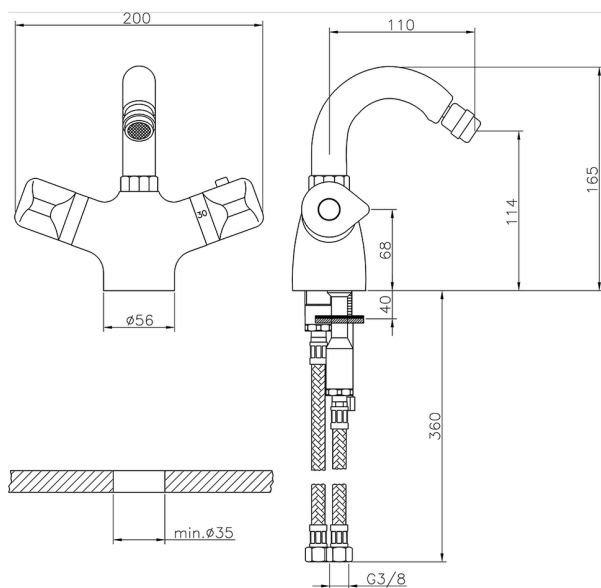

Thermostatic bidet mixer CLINIC&TECHNICAL_CLT55010

MODEL **CLT55010**

Thermostatic bidet mixer, without pop-up waste, swivel spout, G.3/8 stainless steel flexible hose

AVAILABLE FINISHINGS

CHARACTERISTICS

Cartridge Spare Parts **24.04A.PP**

8x20 Plus P Thermostatic Valve

Thermostatic

The Huber thermostatic is your personal water manager, helping you to handle, control and save water and energy.

2026-04-08