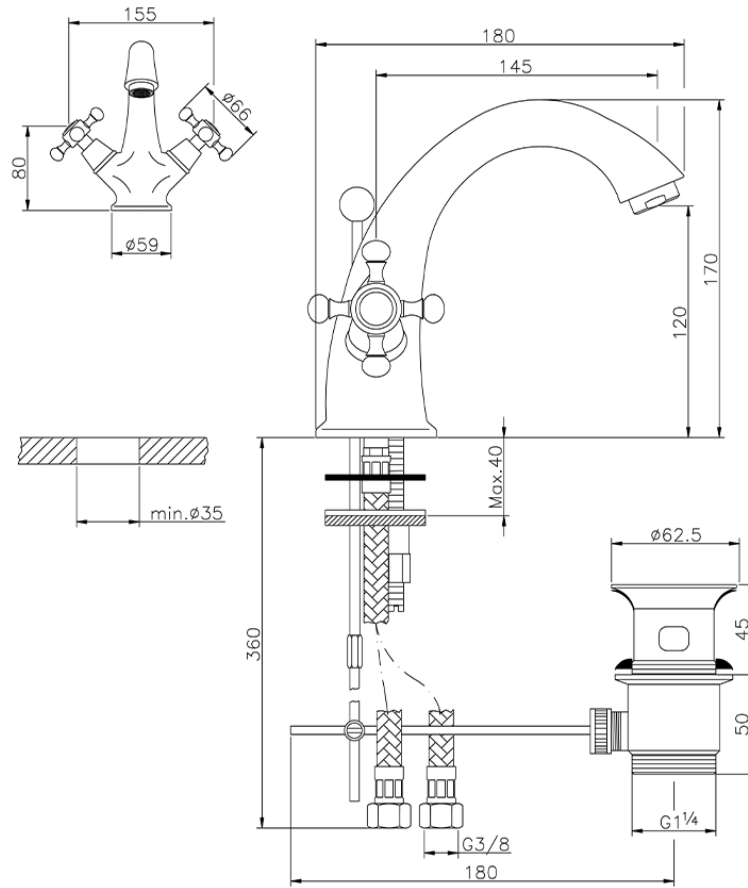

Single lever washbasin mixer VICTORIAN_VT000510

VT000510

<https://en.huberitalia.com/single-lever-washbasin-mixer-victorian-vt000510>

2026-06-06