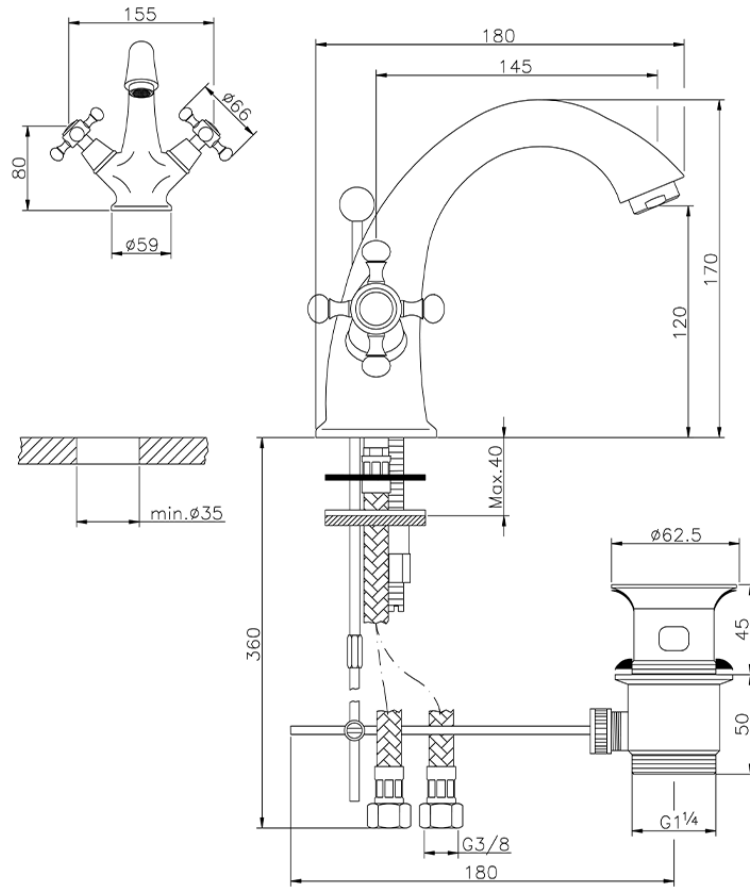

Single lever washbasin mixer VICTORIAN_VT000510

VT000510

<https://en.huberitalia.com/single-lever-washbasin-mixer-victorian-vt000510>

2026-06-26