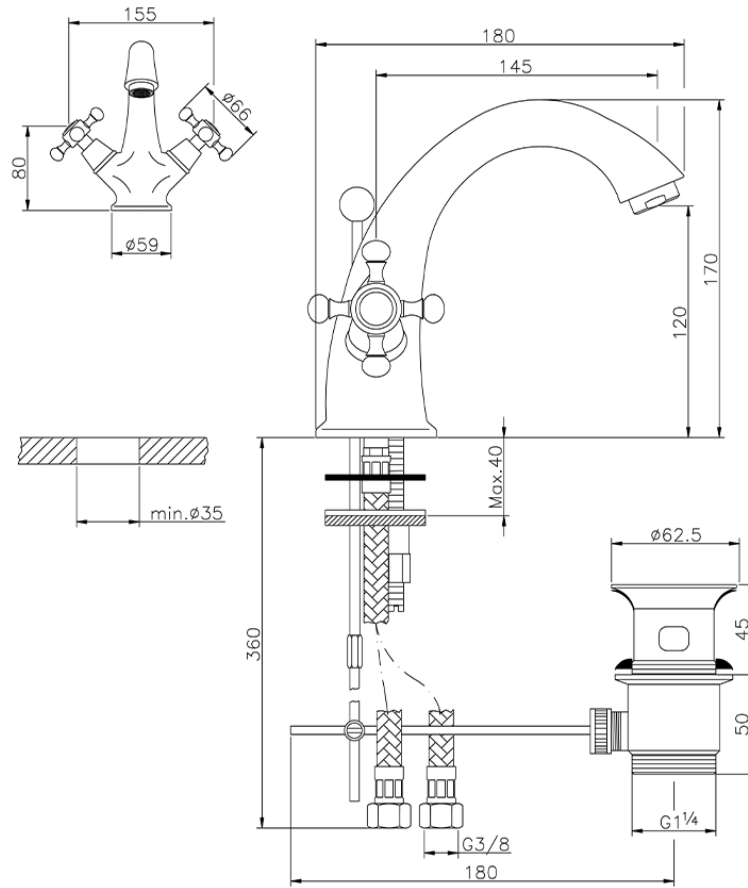

Single lever washbasin mixer VICTORIAN\_VT000510

VT000510

<https://en.huberitalia.com/single-lever-washbasin-mixer-victorian-vt000510>

2026-04-30