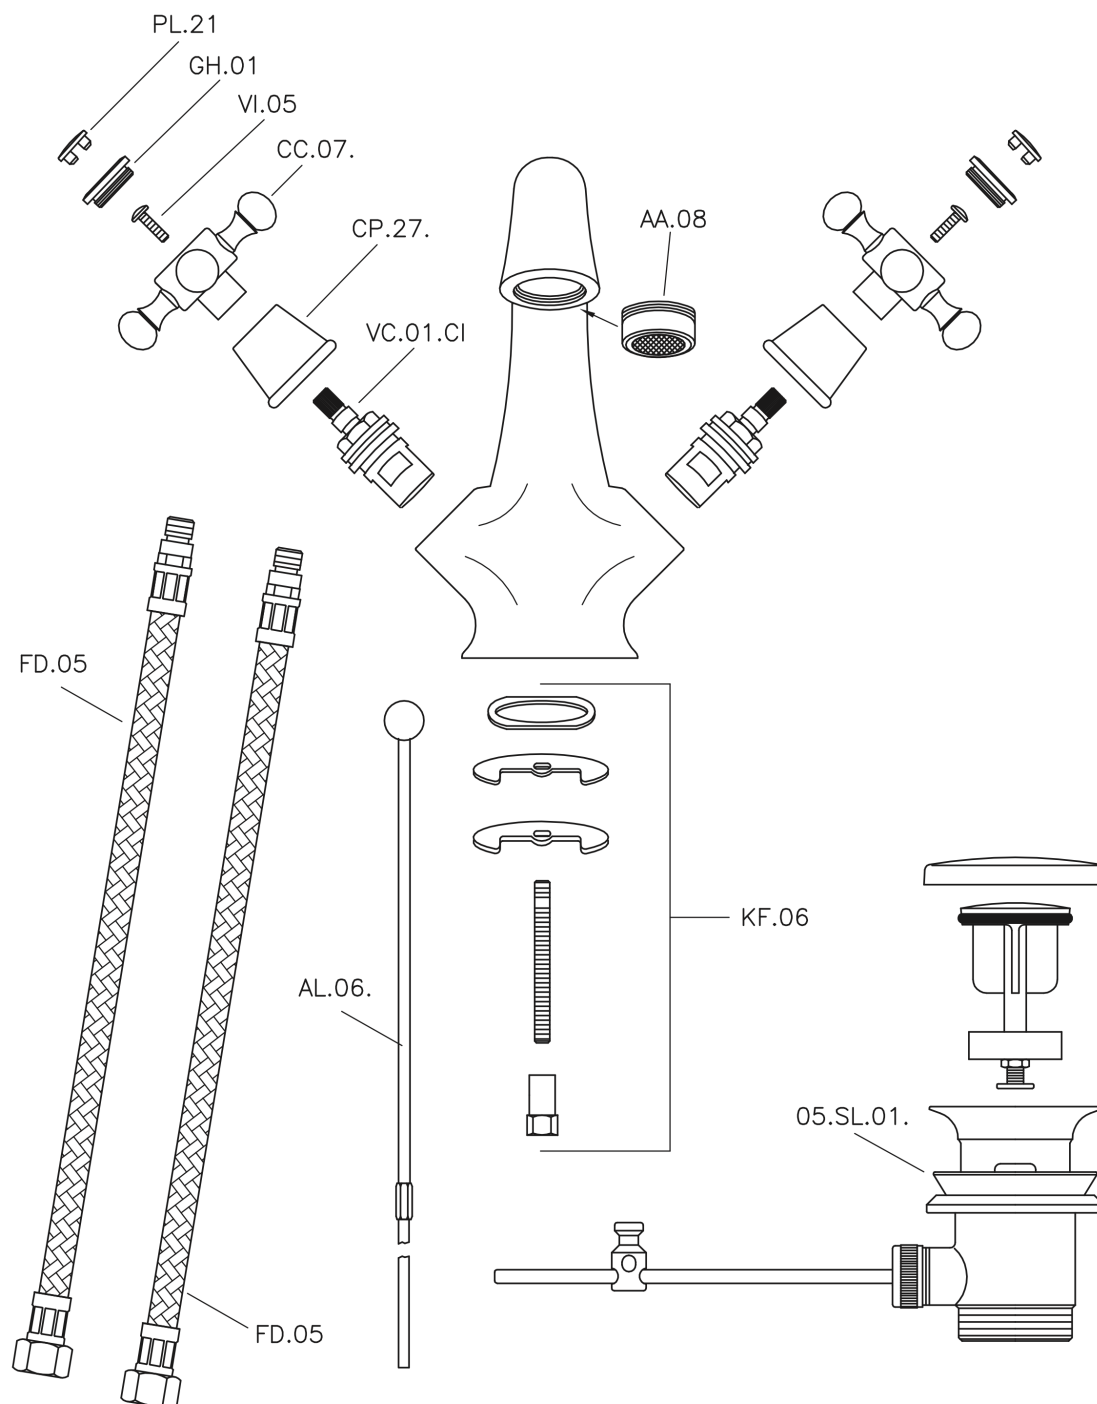

## Single lever washbasin mixer VICTORIAN\_VT000510

VT000510

<https://en.huberitalia.com/single-lever-washbasin-mixer-victorian-vt000510>

2026-04-06