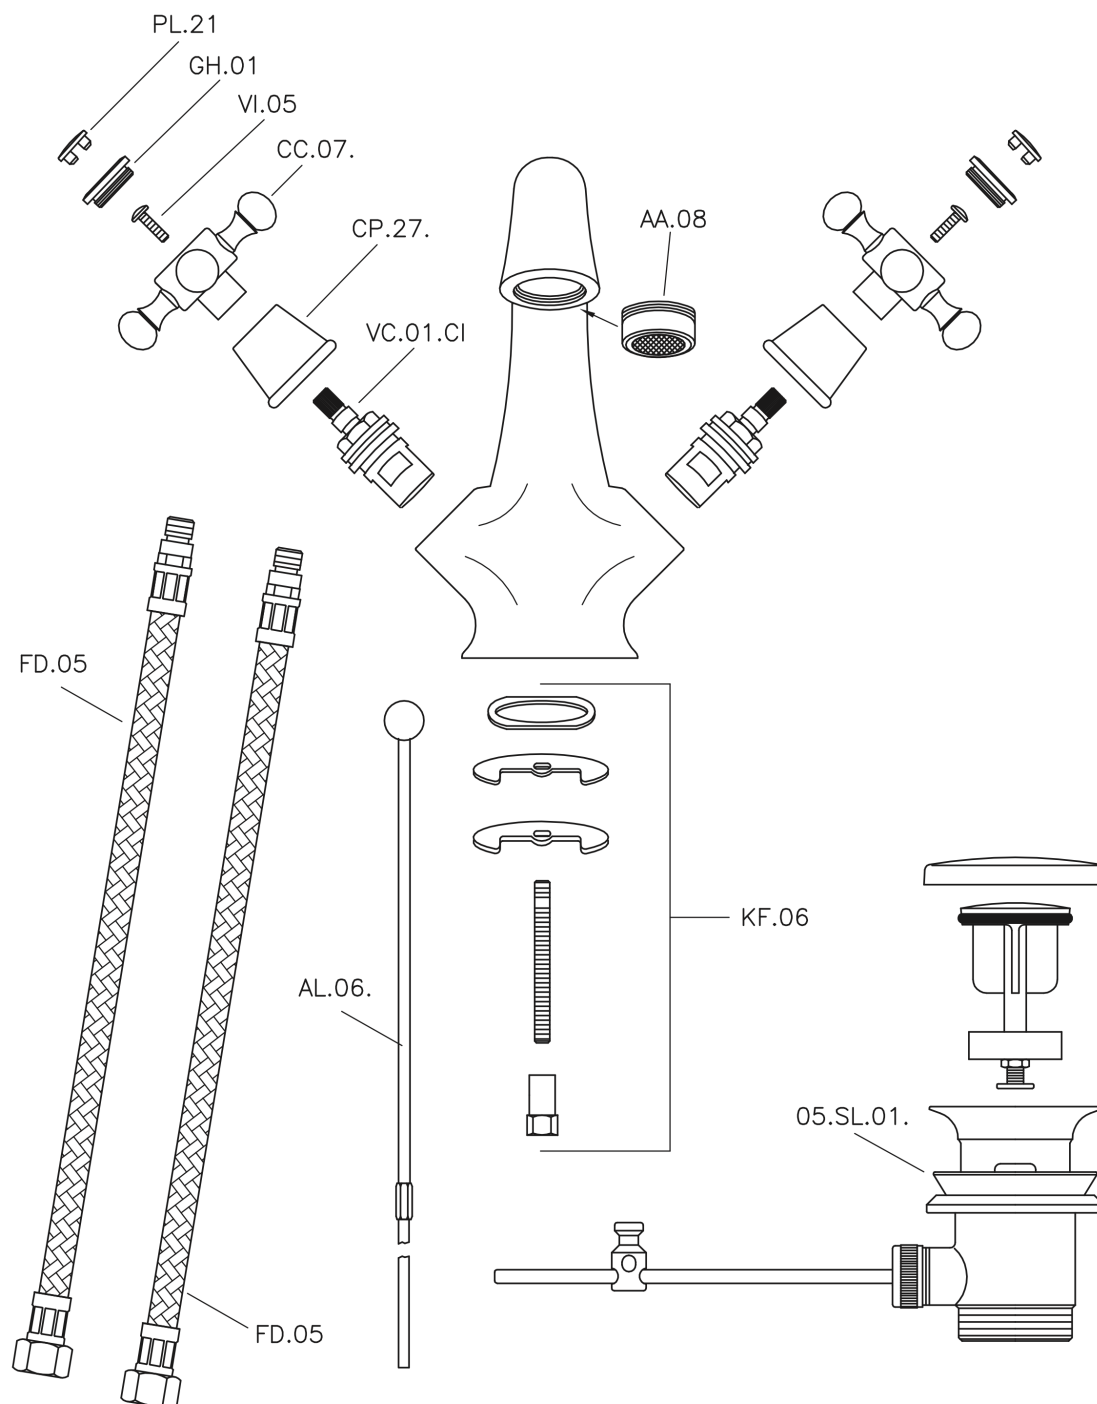

Single lever washbasin mixer VICTORIAN_VT000510

VT000510

<https://en.huberitalia.com/single-lever-washbasin-mixer-victorian-vt000510>

2026-06-05