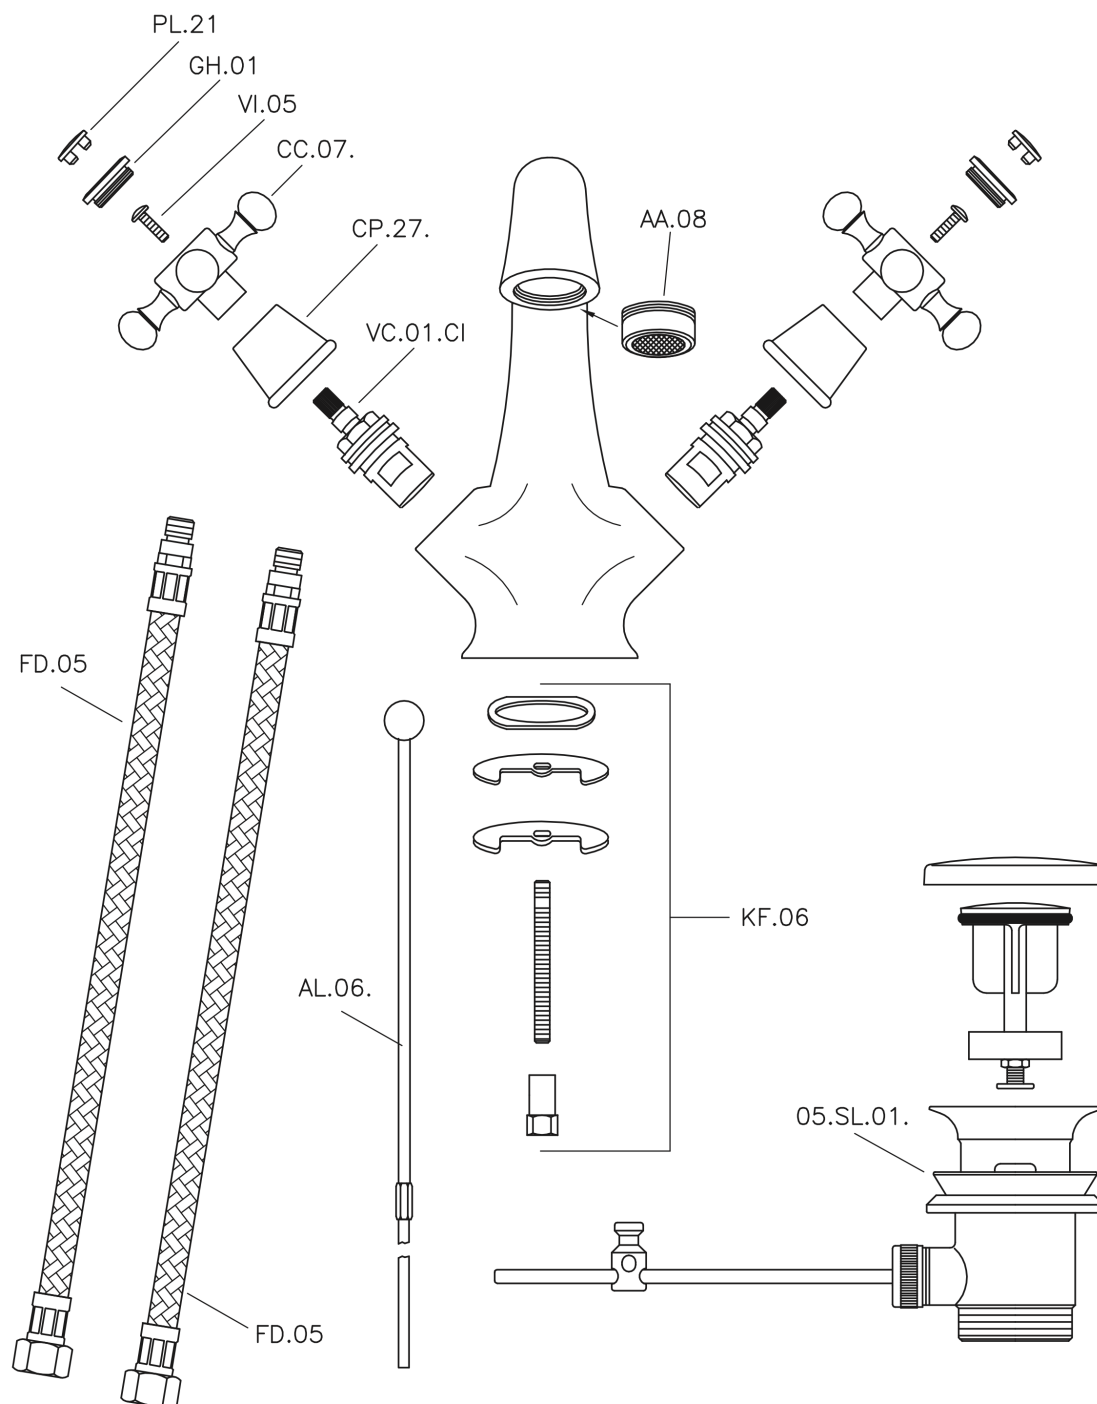

## Single lever washbasin mixer VICTORIAN\_VT000510

VT000510

<https://en.huberitalia.com/single-lever-washbasin-mixer-victorian-vt000510>

2026-06-26