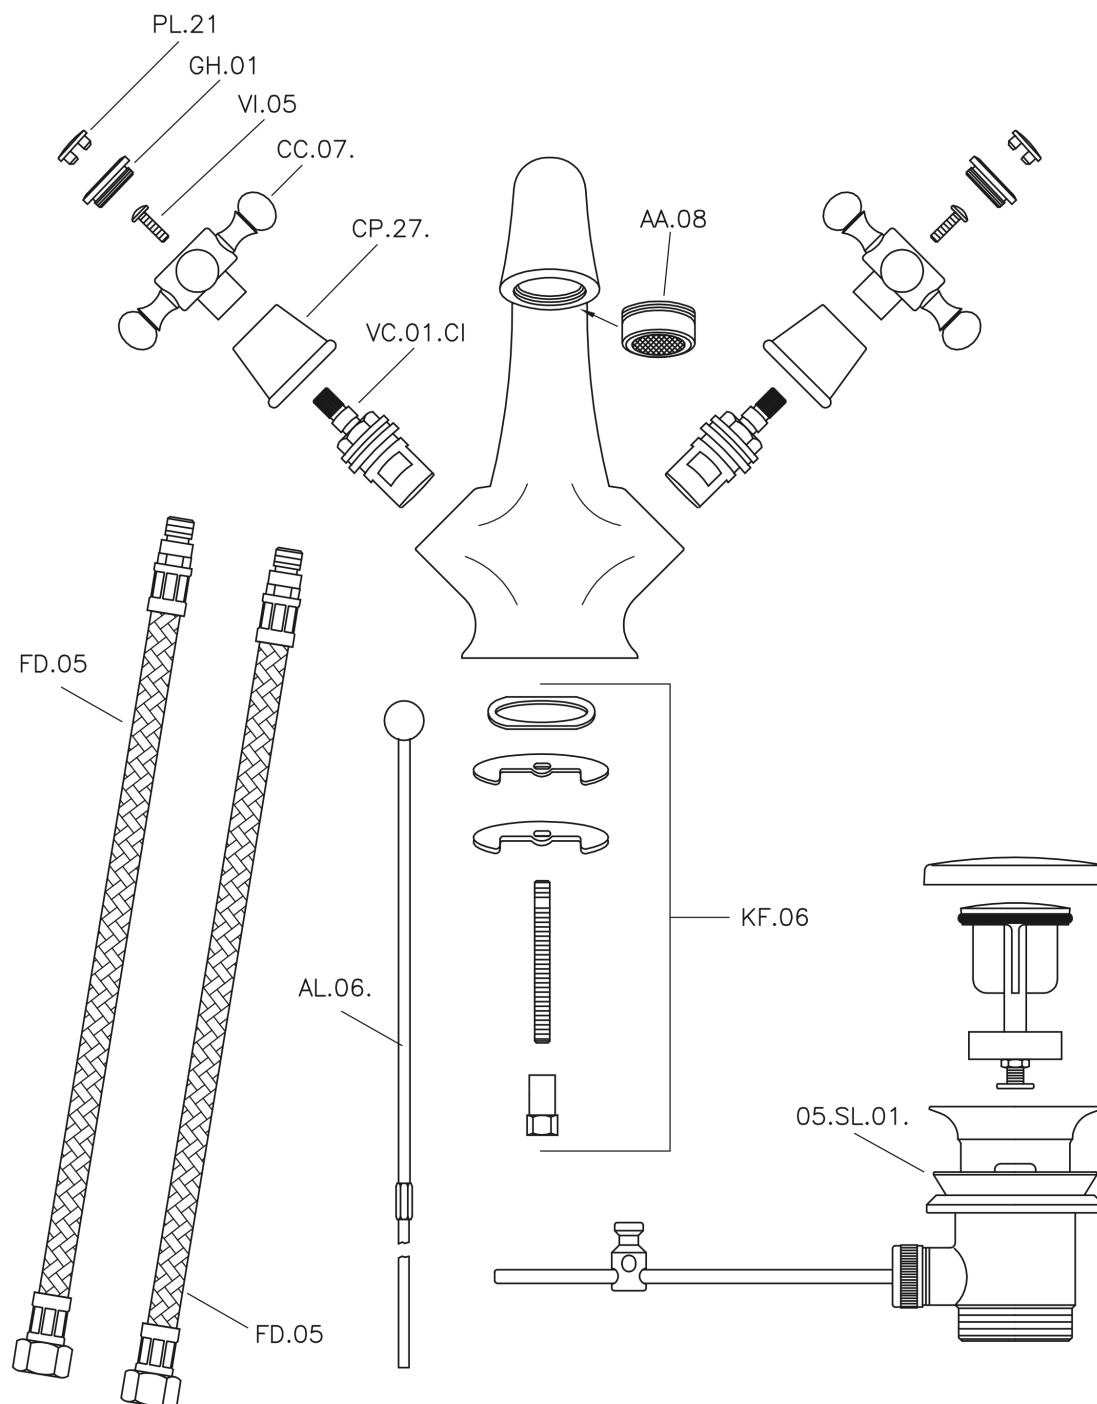

Single lever washbasin mixer VICTORIAN_VT000510

VT000510

<https://en.huberitalia.com/single-lever-washbasin-mixer-victorian-vt000510>

2026-06-06