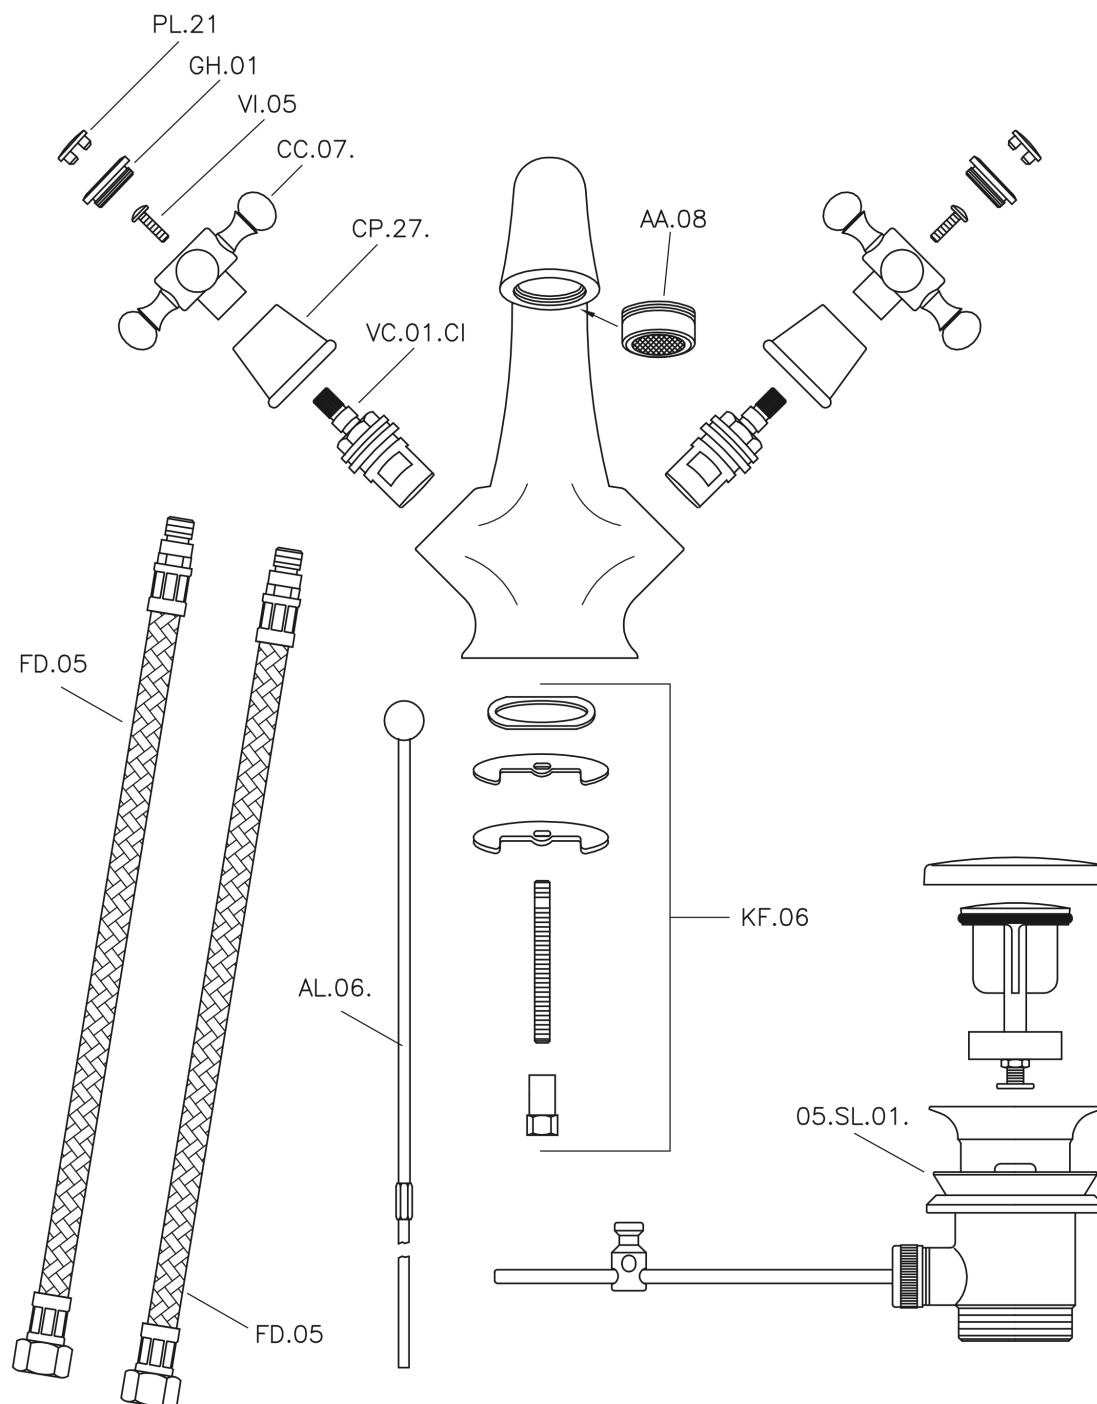

Single lever washbasin mixer VICTORIAN_VT000510

VT000510

<https://en.huberitalia.com/single-lever-washbasin-mixer-victorian-vt000510>

2026-06-26