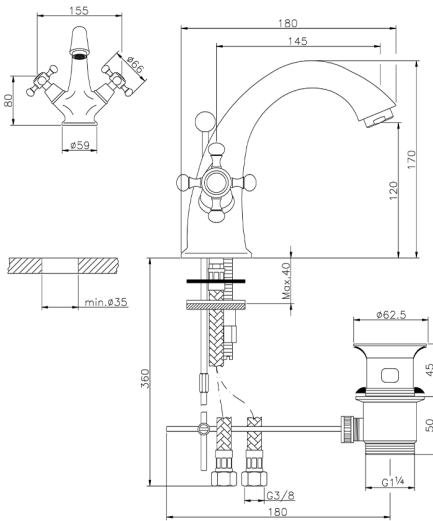

## Single lever washbasin mixer VICTORIAN\_VT000510

MODEL **VT000510**

Washbasin mixer, with 1"1/4 automatic pop up waste, G.3/8" Stainless Steel Flexible

AVAILABLE FINISHINGS

**2W** 2W Brushed Gold

CHARACTERISTICS

## Single lever washbasin mixer VICTORIAN\_VT000510

VT000510

<https://en.huberitalia.com/single-lever-washbasin-mixer-victorian-vt000510>

2026-06-27