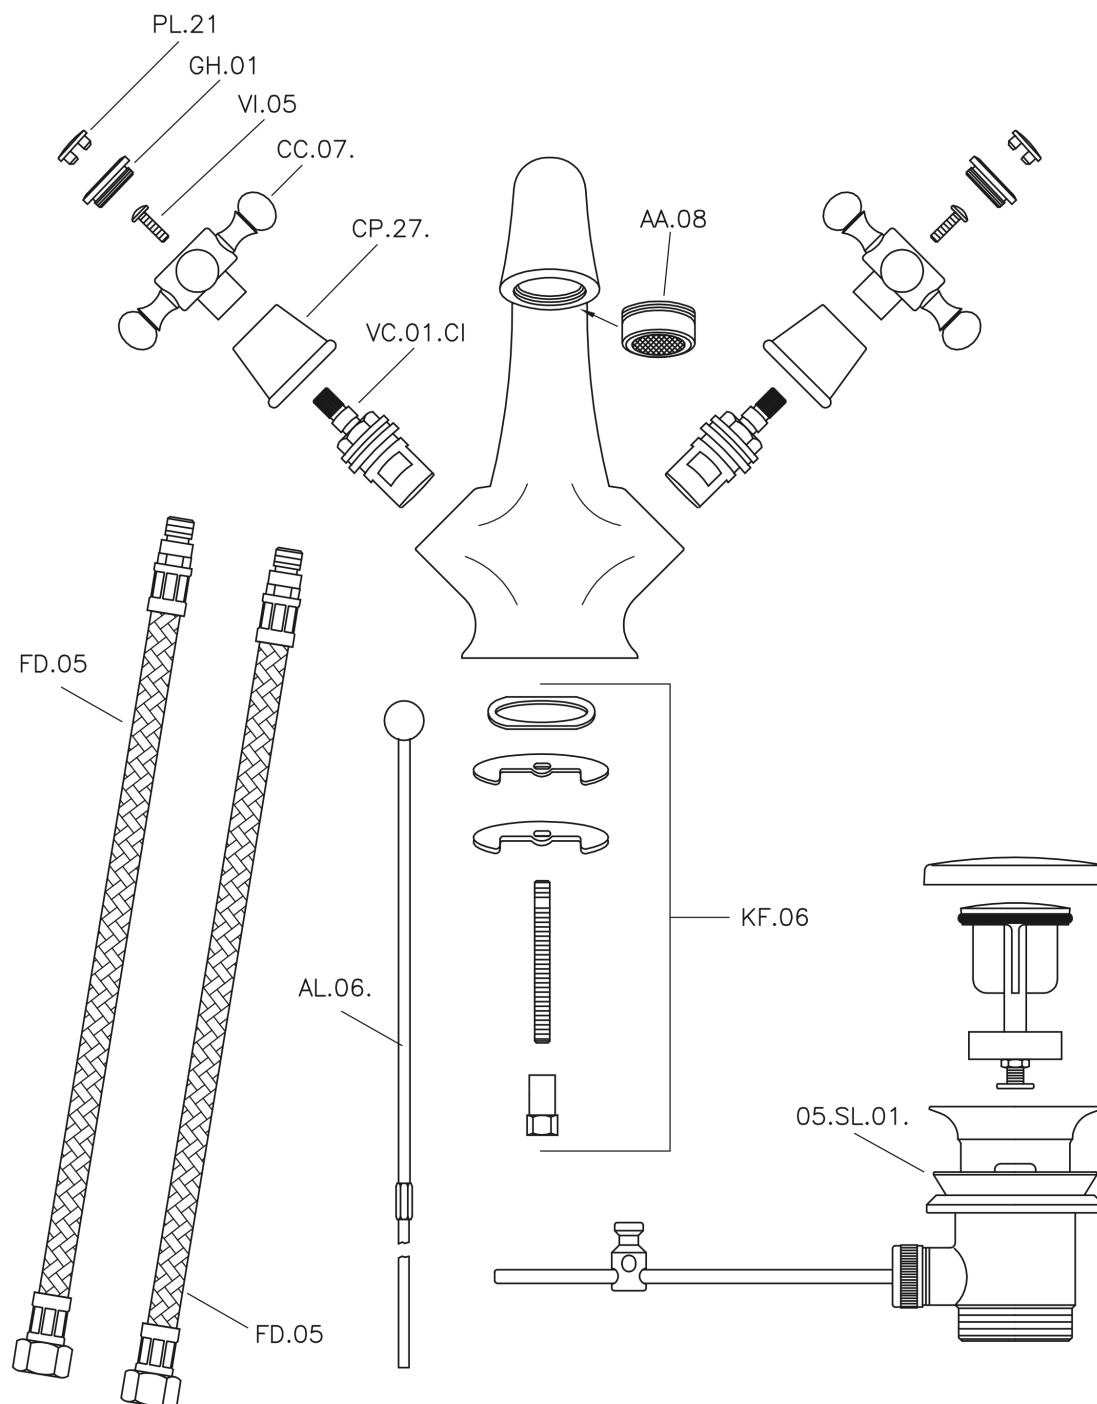

## Single lever washbasin mixer VICTORIAN\_VT000510

MODEL **VT000510**

Washbasin mixer, with 1"1/4 automatic pop up waste, G.3/8" Stainless Steel Flexible

AVAILABLE FINISHINGS

**2W** 2W Brushed Gold

CHARACTERISTICS

## Single lever washbasin mixer VICTORIAN\_VT000510

VT000510

<https://en.huberitalia.com/single-lever-washbasin-mixer-victorian-vt000510>

2026-06-27