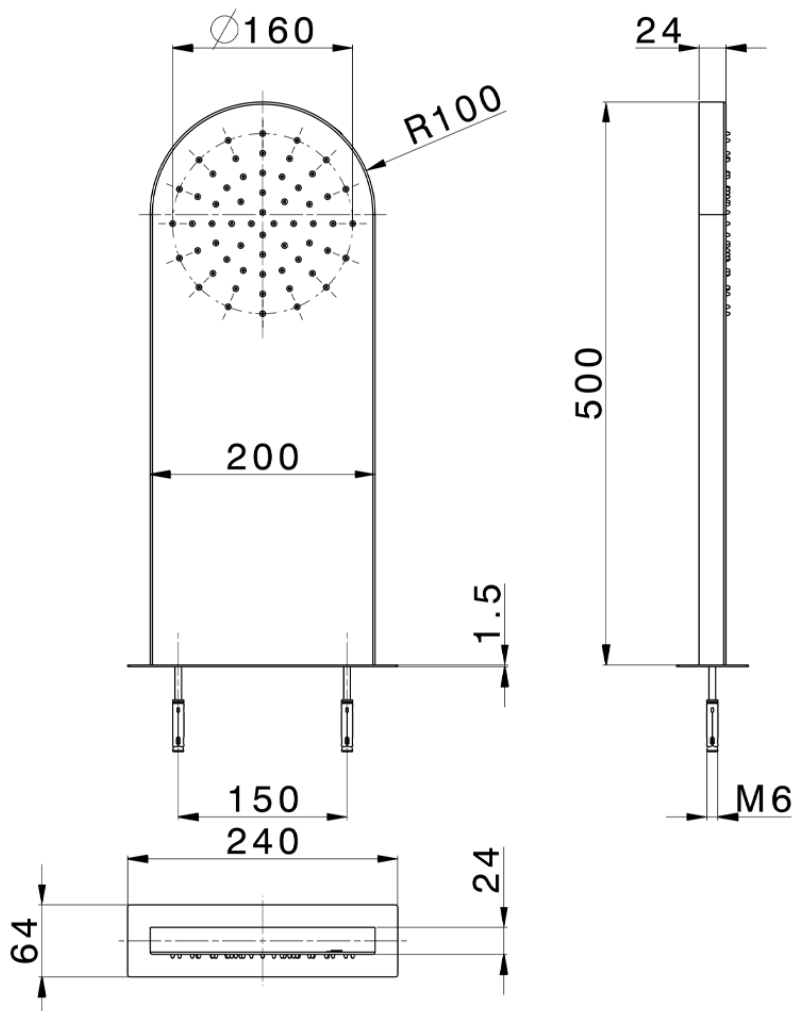

Wall-mounted rectangular round showerhead ZEN_ZS122020

ZS122020

<https://en.huberitalia.com/wall-mounted-rectangular-round-showerhead-zen-zs122020>

2025-04-07