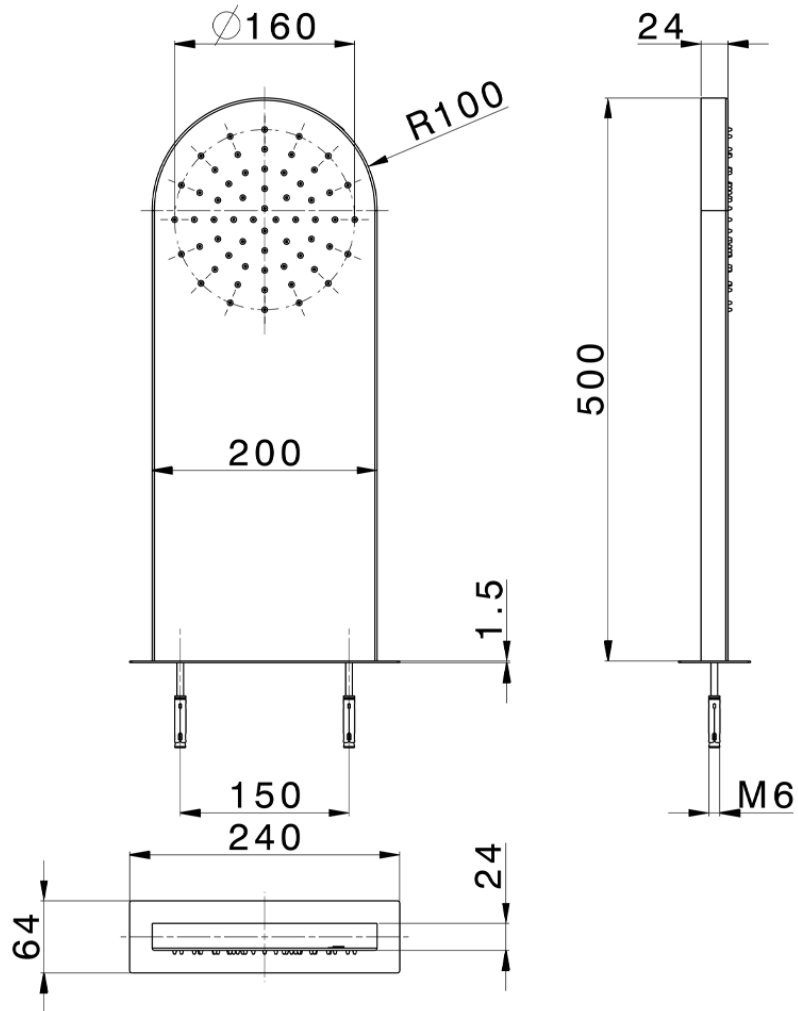

Wall-mounted rectangular round showerhead ZEN\_ZS122020

ZS122020

<https://en.huberitalia.com/wall-mounted-rectangular-round-showerhead-zen-zs122020>

2025-04-24