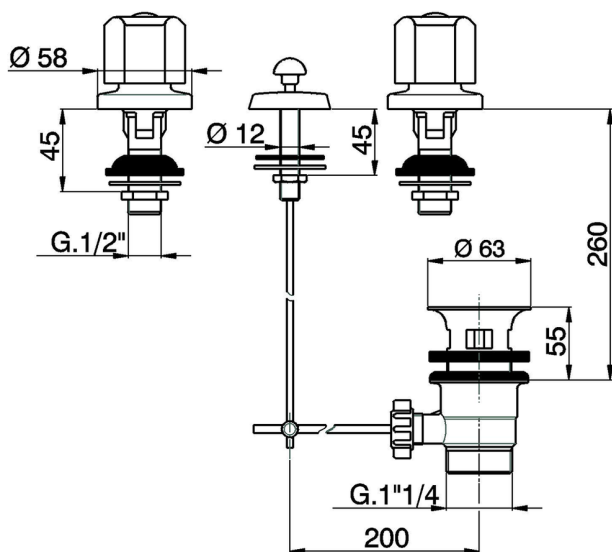

## Bidet 3-holes mixer EVA\_EV001211

MODEL **EV001211**

Bidet 3-holes mixer, with 1"1/4 automatic pop-up waste, without spout, without handles

AVAILABLE FINISHINGS

CHARACTERISTICS

2026-04-06