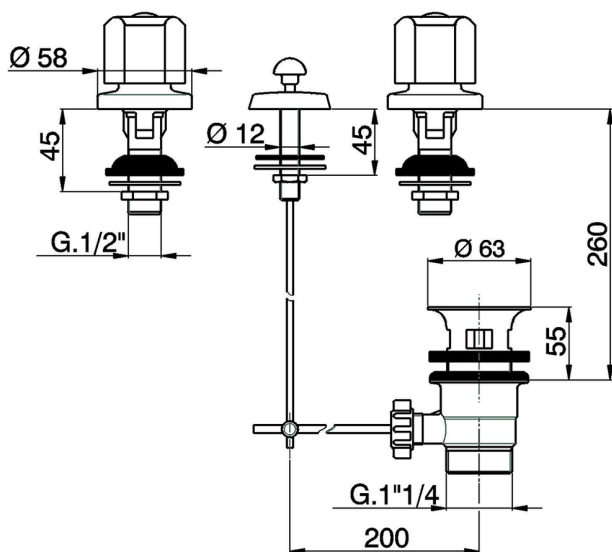

Bidet 3-holes mixer EVA_EV001211

MODEL **EV001211**

Bidet 3-holes mixer, with 1"1/4 automatic pop-up waste, without spout, without handles

AVAILABLE FINISHINGS

CHARACTERISTICS

2026-06-06