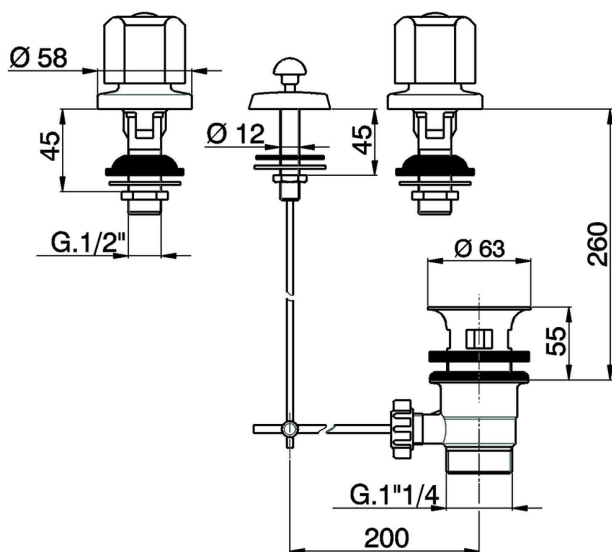

Bidet 3-holes mixer EVA_EV001211

MODEL **EV001211**

Bidet 3-holes mixer, with 1"1/4 automatic pop-up waste, without spout, without handles

AVAILABLE FINISHINGS

CHARACTERISTICS

2026-05-16