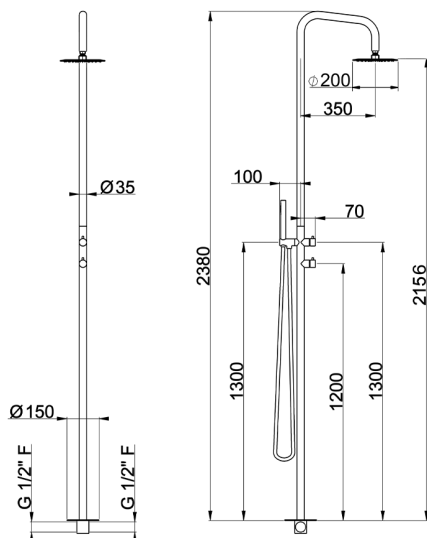

## Free Standing Progressive Shower Column LYNOX\_LX005110

MODEL **LX005110**

Free Standing Progressive Shower Column, 2-outlet diverter, for Indoor/Outdoor use, D.200 mm INOX round showerhead, D.23 mm INOX minimalistic one spray handshower, INOX AISI 316L

AVAILABLE FINISHINGS

**D1** D1 Brushed Inox

CHARACTERISTICS

Cartridge Spare Parts **ZZ9E521000 - ZZ9E523000**

**25 mm Progressive single-lever cartridge**

2026-05-31