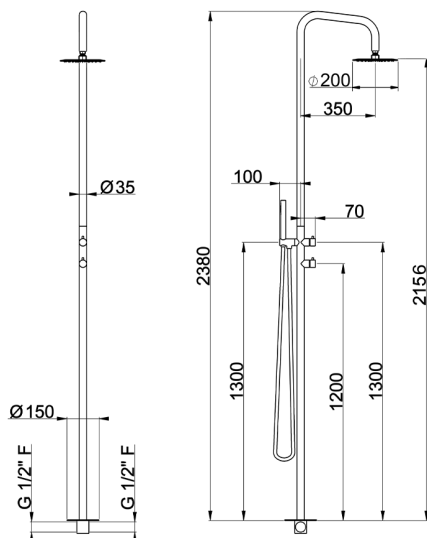

## Free Standing Progressive Shower Column LYNOX\_LX005110

MODEL **LX005110**

Free Standing Progressive Shower Column, 2-outlet diverter, for Indoor/Outdoor use, D.200 mm INOX round showerhead, D.23 mm INOX minimalistic one spray handshower, INOX AISI 316L

AVAILABLE FINISHINGS

**D1** D1 Brushed Inox

CHARACTERISTICS

Cartridge Spare Parts **ZZ9E521000 - ZZ9E523000**

**25 mm Progressive single-lever cartridge**

2026-06-27