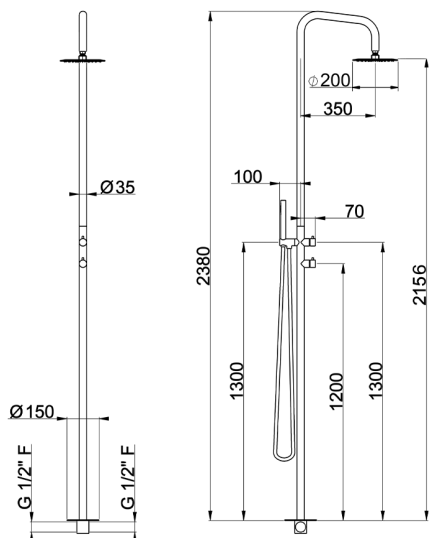

Free Standing Progressive Shower Column LYNOX_LX005110

MODEL **LX005110**

Free Standing Progressive Shower Column, 2-outlet diverter, for Indoor/Outdoor use, D.200 mm INOX round showerhead, D.23 mm INOX minimalistic one spray handshower, INOX AISI 316L

AVAILABLE FINISHINGS

D1 D1 Brushed Inox

CHARACTERISTICS

Cartridge Spare Parts **ZZ9E521000 - ZZ9E523000**

25 mm Progressive single-lever cartridge

2026-04-06