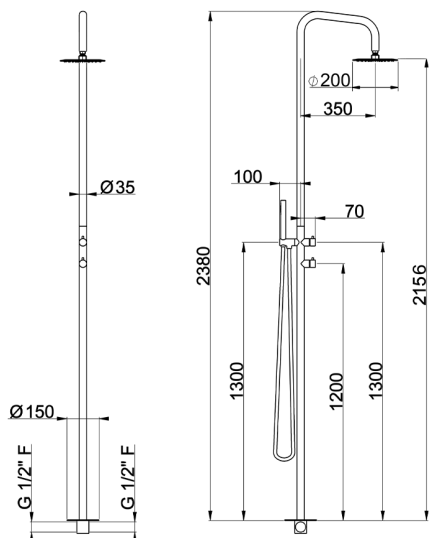

Free Standing Progressive Shower Column LYNOX_LX005110

MODEL **LX005110**

Free Standing Progressive Shower Column, 2-outlet diverter, for Indoor/Outdoor use, D.200 mm INOX round showerhead, D.23 mm INOX minimalistic one spray handshower, INOX AISI 316L

AVAILABLE FINISHINGS

D1 D1 Brushed Inox

CHARACTERISTICS

Cartridge Spare Parts **ZZ9E521000 - ZZ9E523000**

25 mm Progressive single-lever cartridge

2026-06-26