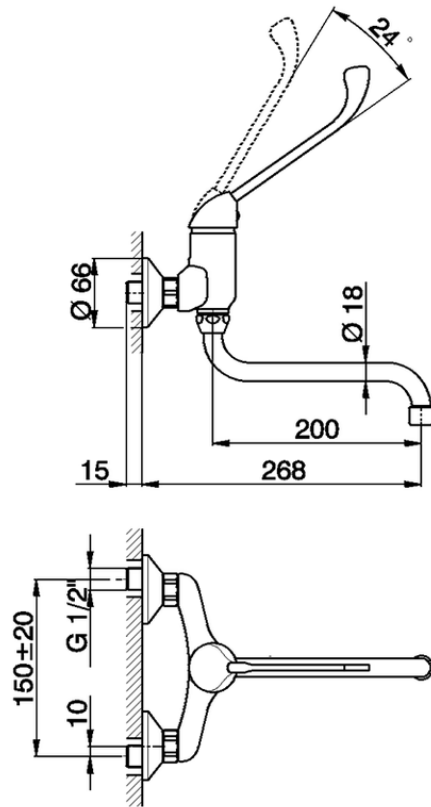

Exposed single lever sink mixer COMMUNITY_CL300401

CL300401

<https://en.huberitalia.com/exposed-single-lever-sink-mixer-community-cl300401>

2024-12-18