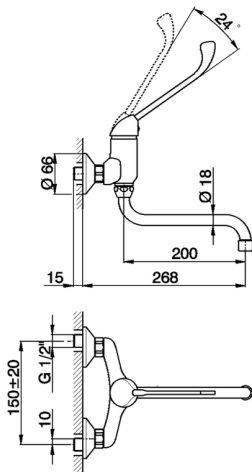

## Exposed single lever sink mixer **COMMUNITY\_CL300401**

MODEL **CL300401**

Exposed single lever sink mixer, swivel spout, long lever

AVAILABLE FINISHINGS

**21** 21 Chrome

CHARACTERISTICS

Cartridge Spare Parts **ZZ94034000**

**35 mm Cartridge**

2024-12-18