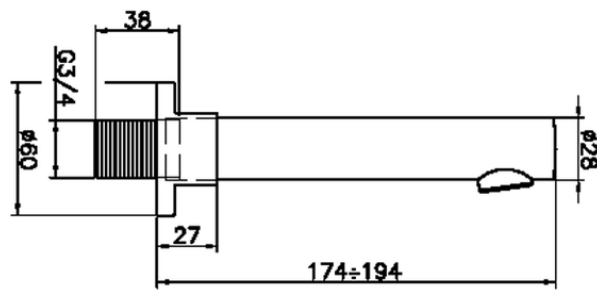

Filler spout SUITE_SU000240

SU000240

<https://en.huberitalia.com/filler-spout-suite-su000240>

2025-04-03