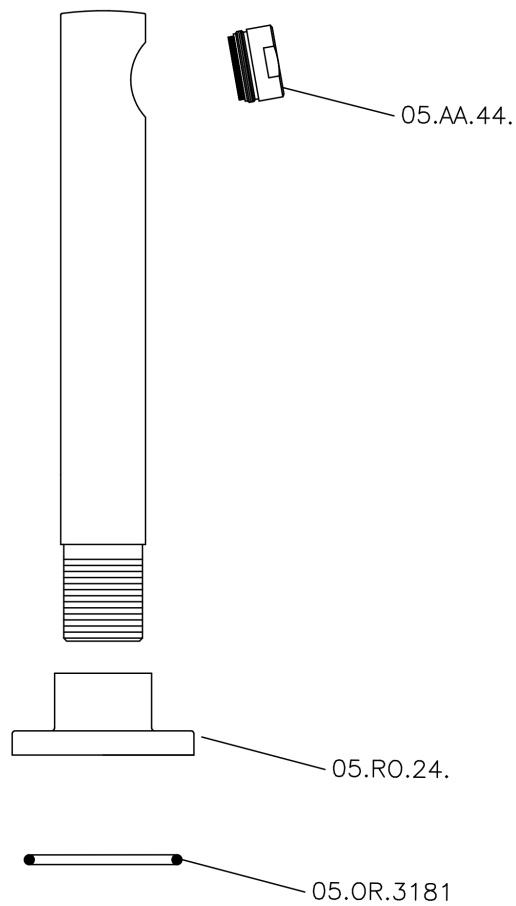

Filler spout SUITE_SU000240

SU000240

<https://en.huberitalia.com/filler-spout-suite-su000240>

2025-04-18