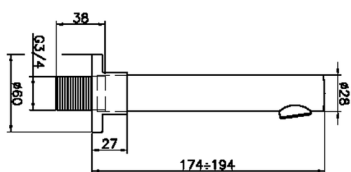

Filler spout SUITE_SU000240

MODEL **SU000240**

Filler spout, 194 mm length, 3/4" M connection

AVAILABLE FINISHINGS

- **21** 21 Chrome
- **40** 40 Matt Black
- **2F** 2F Brushed Nickel
- **2W** 2W Brushed Gold

CHARACTERISTICS