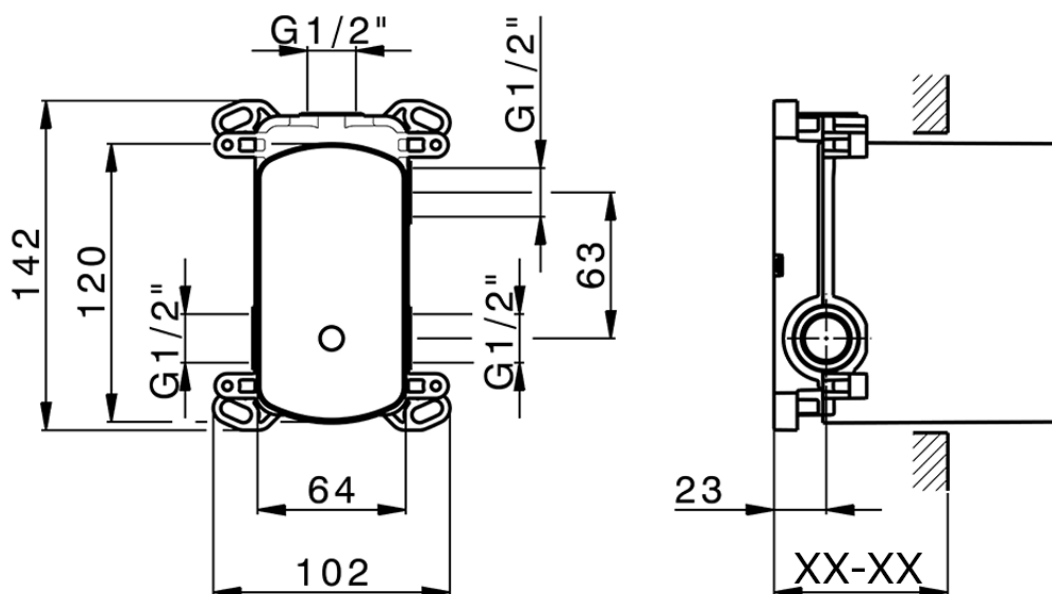

Exposed part for concealed 2-outlet mixer DADO_DD002300

DD002300

<https://en.huberitalia.com/exposed-part-for-concealed-2-outlet-mixer-dado-dd002300>

Piastra/Plate/Plaque/Platte/Placa

2-3mm: XX 65-85

10mm: XX 60-80