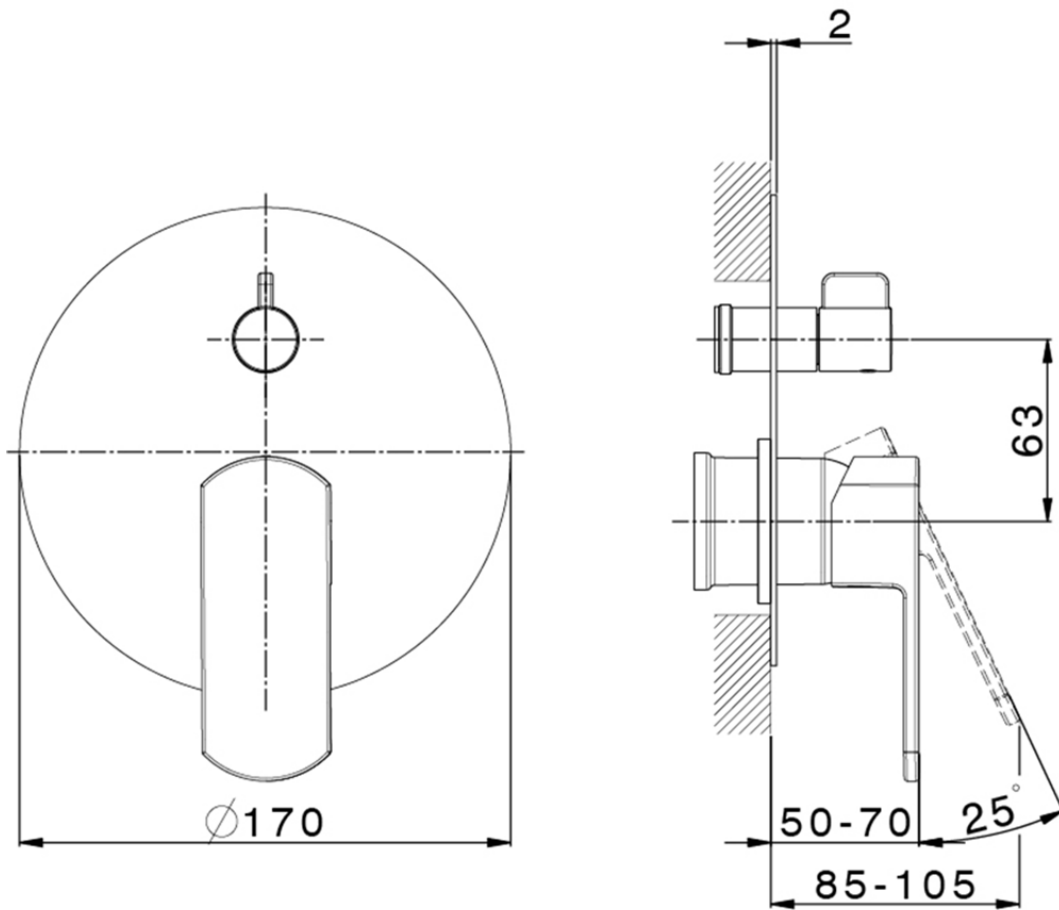

Exposed part for concealed 2-outlet mixer DADO_DD002300

DD002300

<https://en.huberitalia.com/exposed-part-for-concealed-2-outlet-mixer-dado-dd002300>

Piastra/Plate/Plaque/Platte/Placa

2-3mm: XX 65-85

10mm: XX 60-80