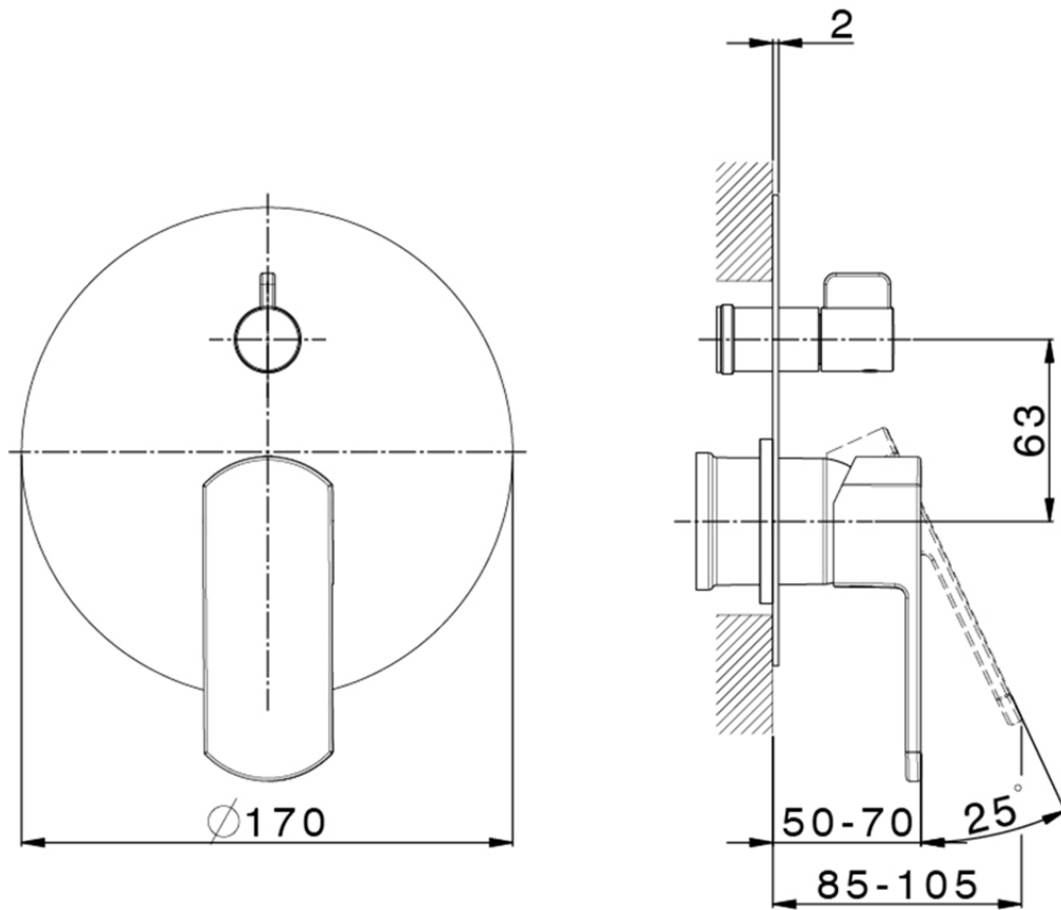

Exposed part for concealed 2-outlet mixer DADO_DD002300

DD002300

<https://en.huberitalia.com/exposed-part-for-concealed-2-outlet-mixer-dado-dd002300>

Piastra/Plate/Plaque/Platte/Placa

2-3mm: XX 65-85

10mm: XX 60-80