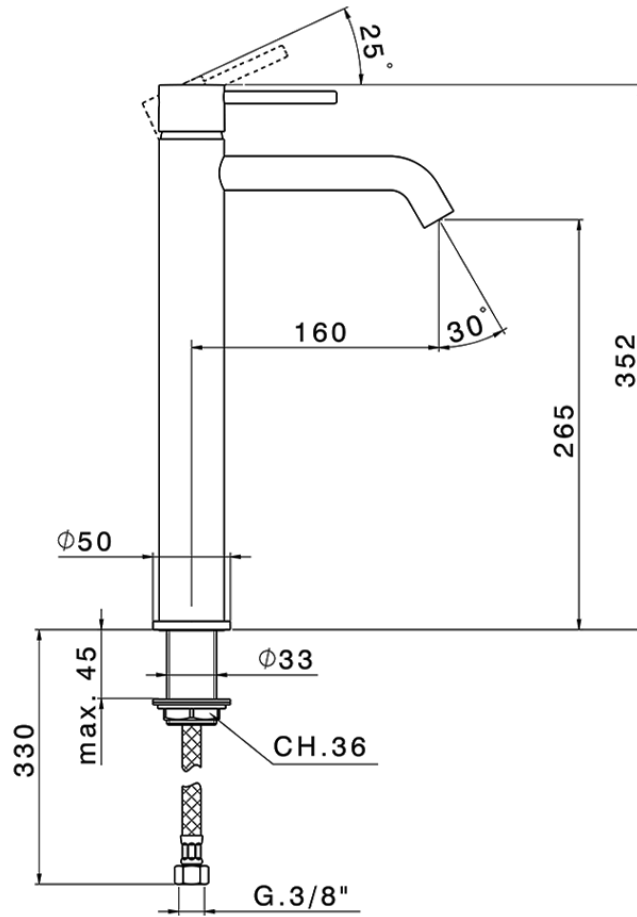

Single lever tall basin mixer NUOVA KIRUNA_K2004540

K2004540

<https://en.huberitalia.com/single-lever-tall-basin-mixer-nuova-kiruna-k2004540>

2024-11-14