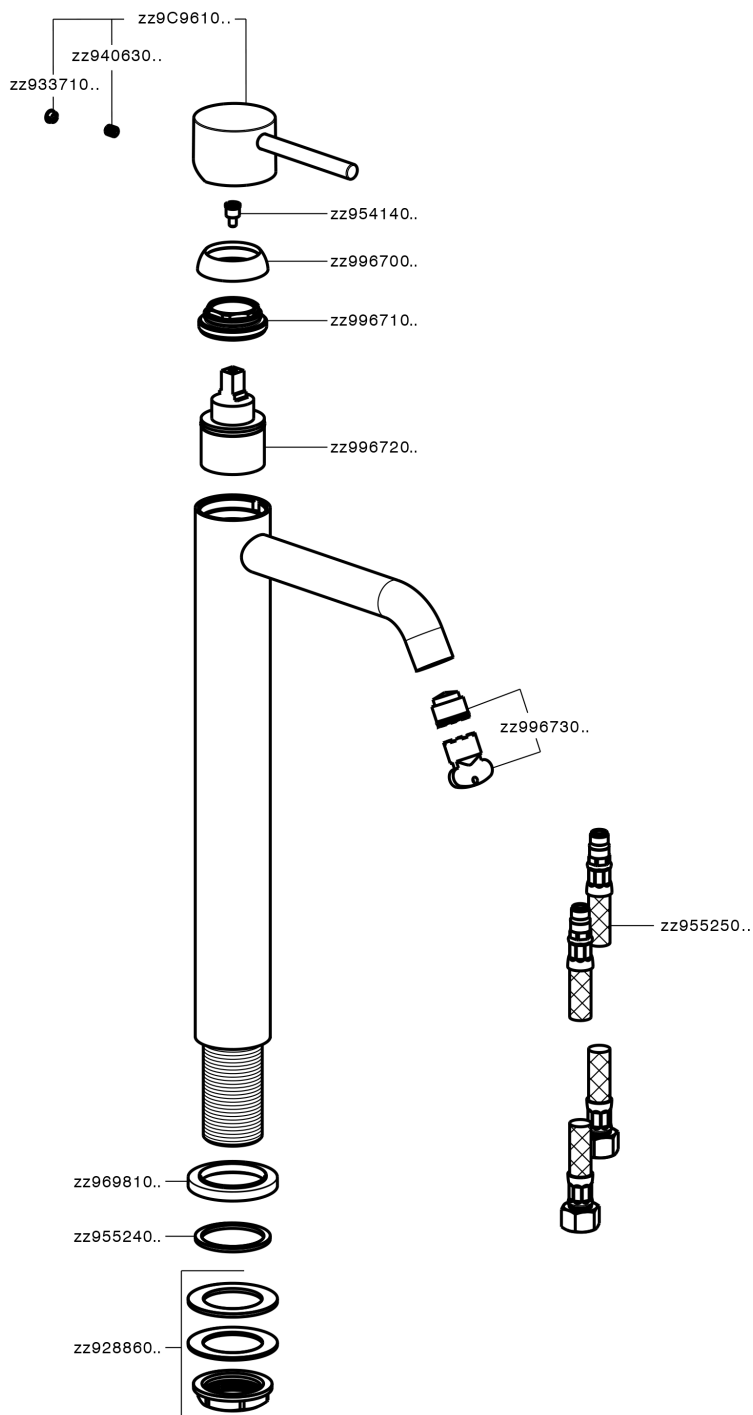

Single lever tall basin mixer NUOVA KIRUNA_K2004540

K2004540

<https://en.huberitalia.com/single-lever-tall-basin-mixer-nuova-kiruna-k2004540>

2024-11-14