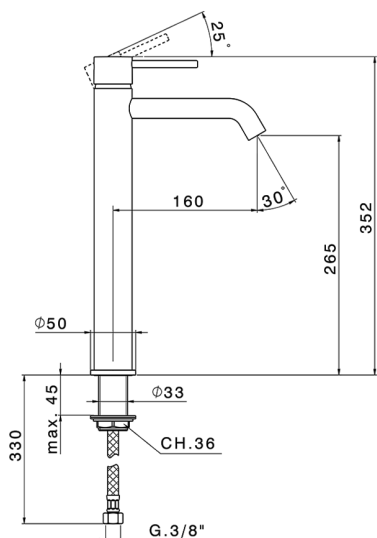

Single lever tall basin mixer NUOVA KIRUNA_K2004540

MODEL **K2004540**

Single lever tall basin mixer, without waste, G. 3/8" stainless steel flexible hose

AVAILABLE FINISHINGS

-  **21** 21 Chrome
-  **26** 26 Old Copper
-  **2F** 2F Brushed Nickel
-  **2W** 2W Brushed Gold
-  **40** 40 Matt Black
-  **4Q** 4Q Matt White

CHARACTERISTICS

Cartridge Spare Parts **ZZ99672000**

35 mm Cartridge

EcoStop

EcoStop feature limits water flow to approximately 50% of maximum output with one point of resistance on setting. Push slightly past the middle stop only when full water output is required. This will save water up to 50%.

Single lever tall basin mixer NUOVA KIRUNA_K2004540

K2004540

<https://en.huberitalia.com/single-lever-tall-basin-mixer-nuova-kiruna-k2004540>

2024-11-14