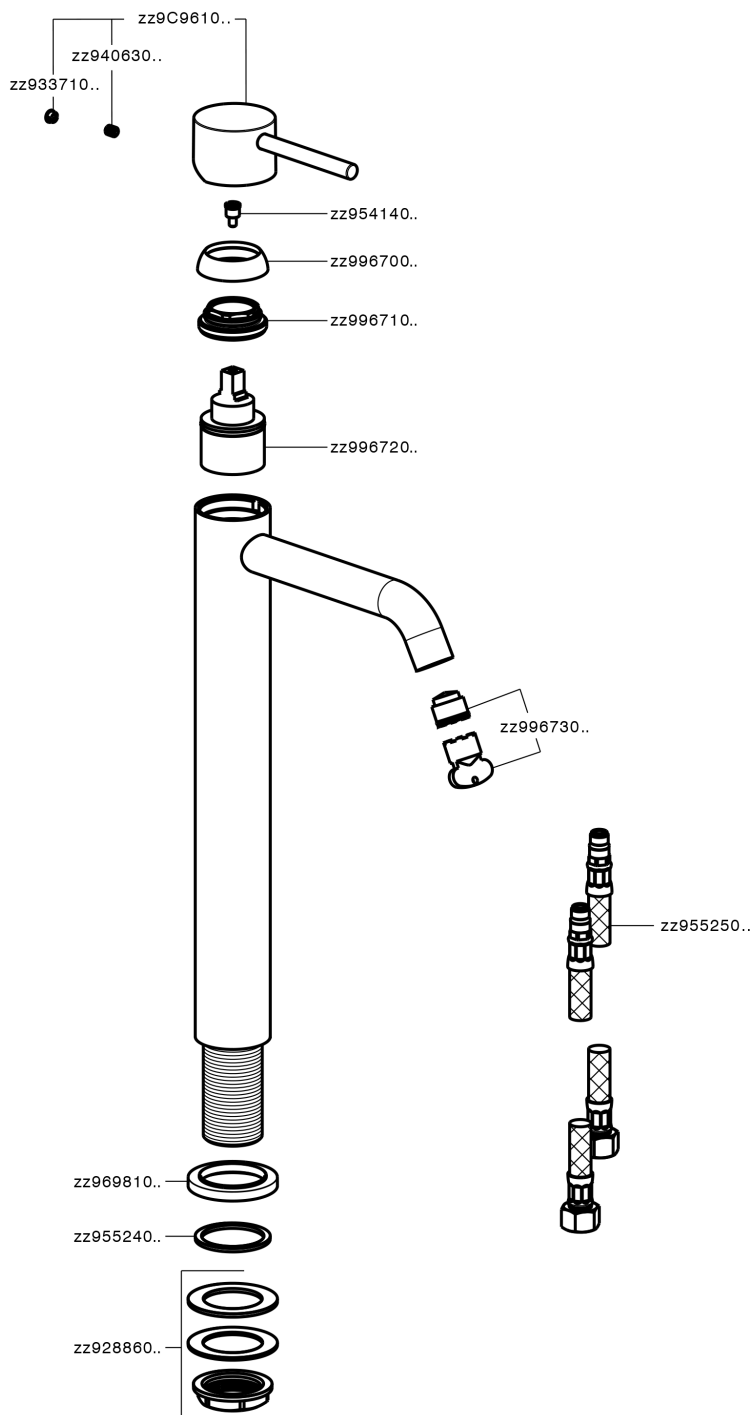

Single lever tall basin mixer NUOVA KIRUNA_K2004540

MODEL **K2004540**

Single lever tall basin mixer, without waste, G. 3/8" stainless steel flexible hose

AVAILABLE FINISHINGS

-  **21** 21 Chrome
-  **26** 26 Old Copper
-  **2F** 2F Brushed Nickel
-  **2W** 2W Brushed Gold
-  **40** 40 Matt Black
-  **4Q** 4Q Matt White

CHARACTERISTICS

Cartridge Spare Parts **ZZ99672000**

35 mm Cartridge

EcoStop

EcoStop feature limits water flow to approximately 50% of maximum output with one point of resistance on setting. Push slightly past the middle stop only when full water output is required. This will save water up to 50%.

Single lever tall basin mixer NUOVA KIRUNA_K2004540

K2004540

<https://en.huberitalia.com/single-lever-tall-basin-mixer-nuova-kiruna-k2004540>

2024-11-14