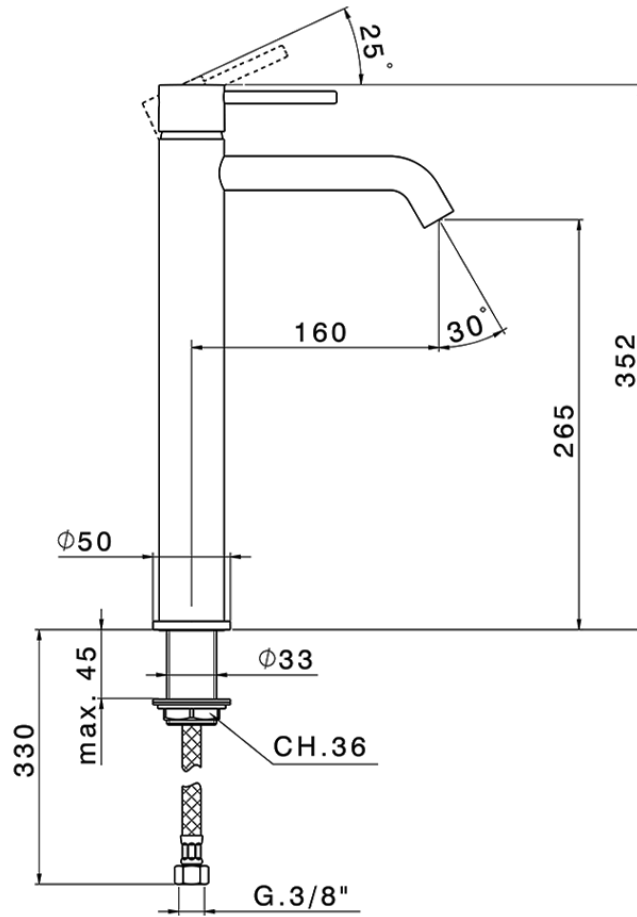

Single lever tall basin mixer NUOVA KIRUNA\_K2004540

K2004540

<https://en.huberitalia.com/single-lever-tall-basin-mixer-nuova-kiruna-k2004540>

2024-11-14