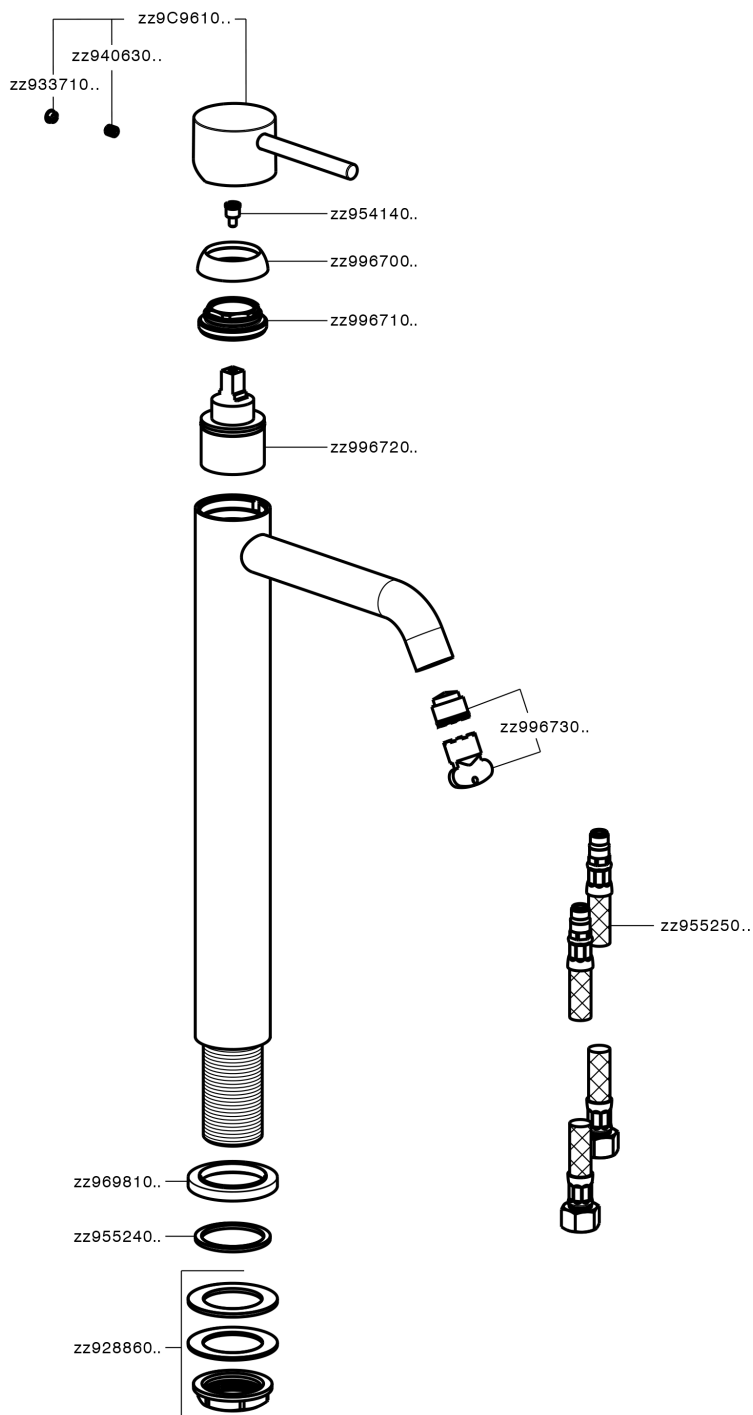

## Single lever tall basin mixer NUOVA KIRUNA\_K2004540

K2004540

<https://en.huberitalia.com/single-lever-tall-basin-mixer-nuova-kiruna-k2004540>

2024-11-14