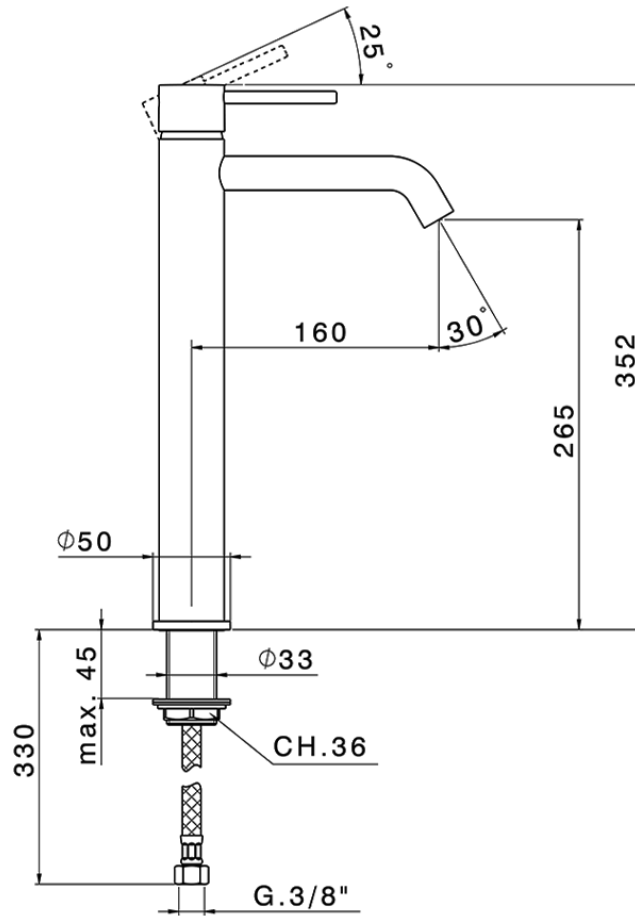

Single lever tall basin mixer NUOVA KIRUNA_K2004540

K2004540

<https://en.huberitalia.com/single-lever-tall-basin-mixer-nuova-kiruna-k2004540>

2024-11-12