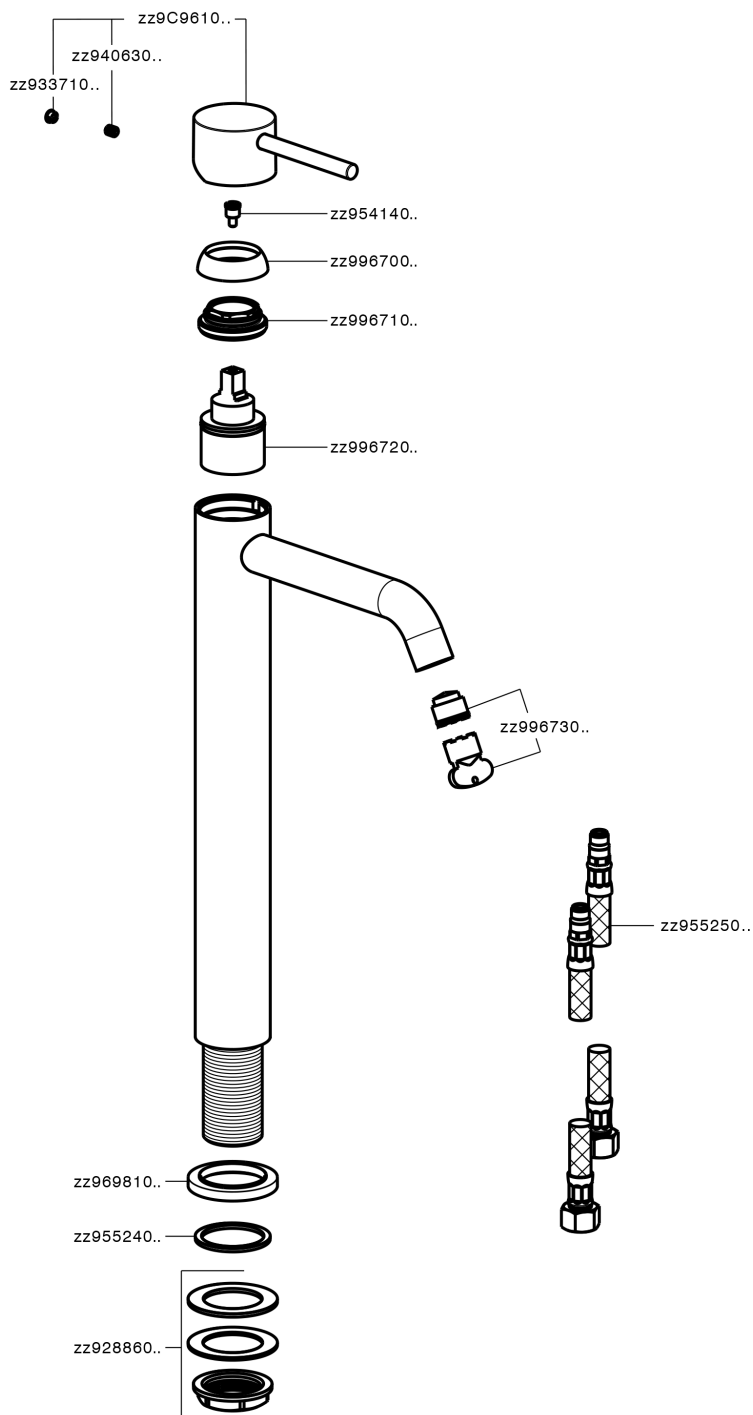

Single lever tall basin mixer NUOVA KIRUNA_K2004540

K2004540

<https://en.huberitalia.com/single-lever-tall-basin-mixer-nuova-kiruna-k2004540>

2024-11-12