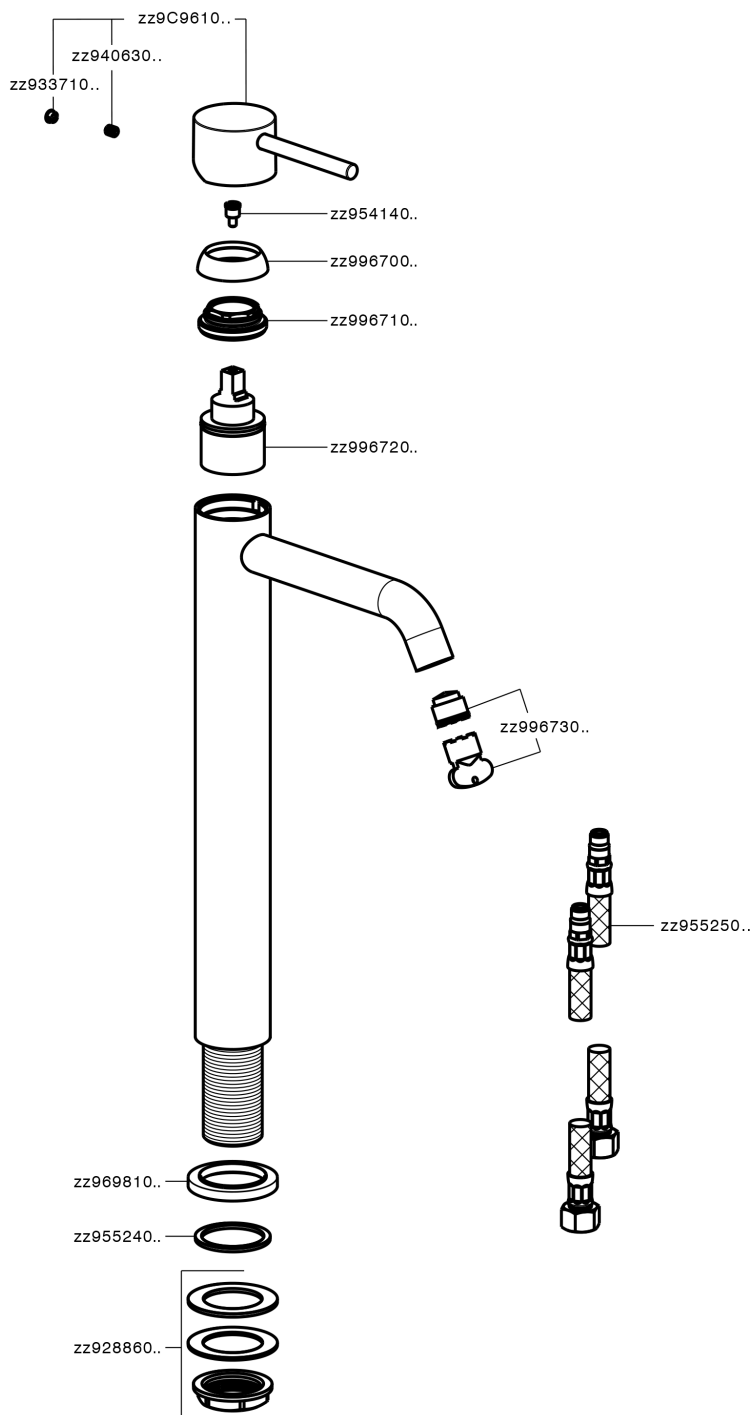

Single lever tall basin mixer NUOVA KIRUNA_K2004540

MODEL **K2004540**

Single lever tall basin mixer, without waste, G. 3/8" stainless steel flexible hose

AVAILABLE FINISHINGS

-  **21** 21 Chrome
-  **26** 26 Old Copper
-  **2F** 2F Brushed Nickel
-  **2W** 2W Brushed Gold
-  **40** 40 Matt Black
-  **4Q** 4Q Matt White

CHARACTERISTICS

Cartridge Spare Parts **ZZ99672000**

35 mm Cartridge

EcoStop

EcoStop feature limits water flow to approximately 50% of maximum output with one point of resistance on setting. Push slightly past the middle stop only when full water output is required. This will save water up to 50%.

Single lever tall basin mixer NUOVA KIRUNA_K2004540

K2004540

<https://en.huberitalia.com/single-lever-tall-basin-mixer-nuova-kiruna-k2004540>

2024-11-12