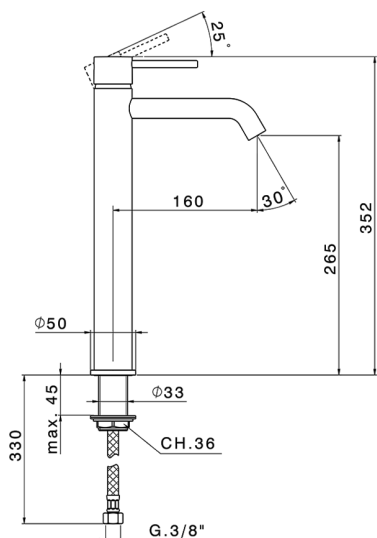

Single lever tall basin mixer NUOVA KIRUNA_K2004540

MODEL **K2004540**

Single lever tall basin mixer, without waste, G. 3/8" stainless steel flexible hose

AVAILABLE FINISHINGS

-  **21** 21 Chrome
-  **26** 26 Old Copper
-  **2F** 2F Brushed Nickel
-  **2W** 2W Brushed Gold
-  **40** 40 Matt Black
-  **4Q** 4Q Matt White

CHARACTERISTICS

Cartridge Spare Parts **ZZ99672000**

35 mm Cartridge

EcoStop

EcoStop feature limits water flow to approximately 50% of maximum output with one point of resistance on setting. Push slightly past the middle stop only when full water output is required. This will save water up to 50%.

Single lever tall basin mixer NUOVA KIRUNA_K2004540

K2004540

<https://en.huberitalia.com/single-lever-tall-basin-mixer-nuova-kiruna-k2004540>

2024-11-12