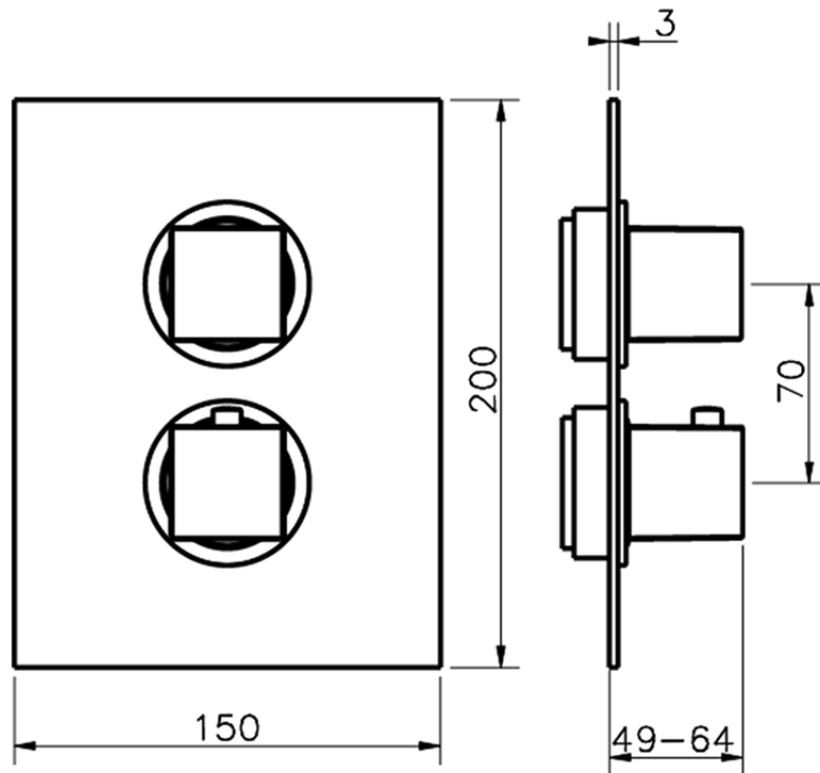

Exposed part for con.thermo.shower valve 1-outlet THERMO_NE007300

NE007300

<https://en.huberitalia.com/exposed-part-for-con-thermo-shower-valve-1-outlet-thermo-ne007300>

Piastra/Plate/Plaque/Platte/Placa

2-3mm: XX 25-40 YY 76-91

10 mm: XX 16-31 YY 65-80

ZB007301

<https://en.huberitalia.com/1-outlet-concealed-thermostatic-shower-valve-concealed-zb007301>

2024-11-24