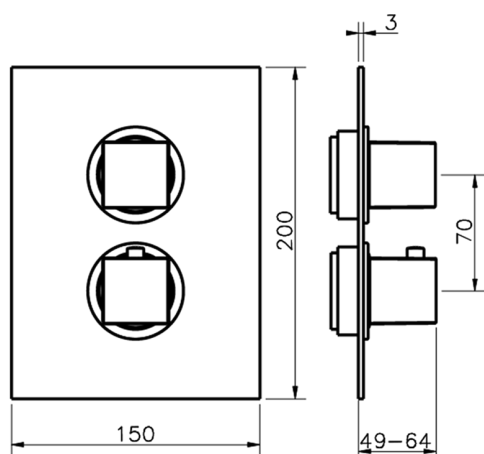

CHARACTERISTICS

Installation **Concealed**
Required concealed parts **ZB007301**

Thermostatic

The Huber thermostatic is your personal water manager, helping you to handle, control and save water and energy.