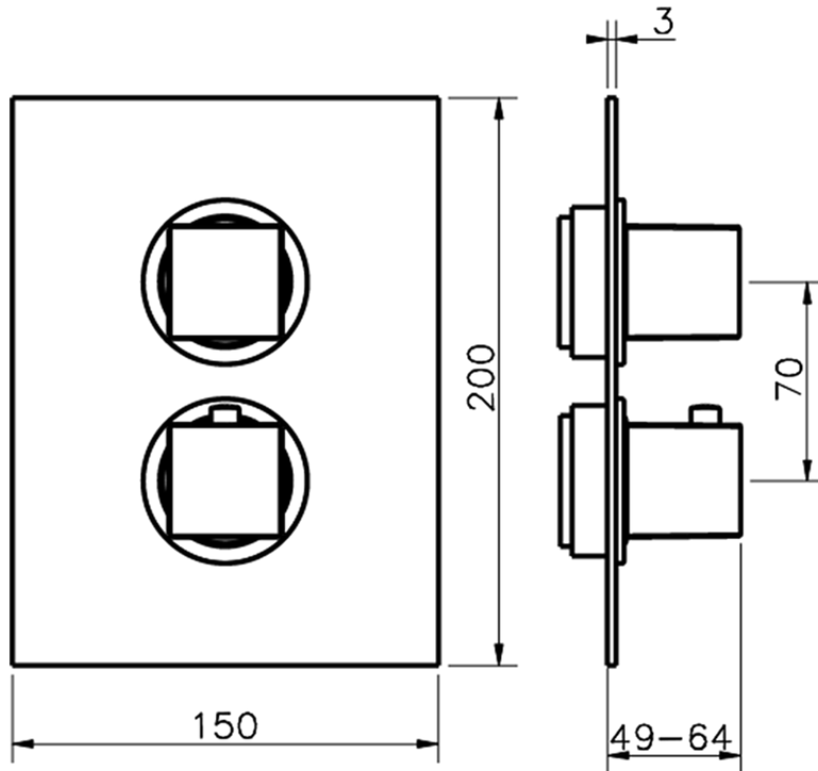

Exposed part for con.thermo.shower valve 1-outlet THERMO_NE007300

NE007300

<https://en.huberitalia.com/exposed-part-for-con-thermo-shower-valve-1-outlet-thermo-ne007300>

Piastra/Plate/Plaque/Platte/Placa

2-3mm: XX 25-40 YY 76-91

10 mm: XX 16-31 YY 65-80

ZB007301

<https://en.huberitalia.com/1-outlet-concealed-thermostatic-shower-valve-concealed-zb007301>

2024-11-21