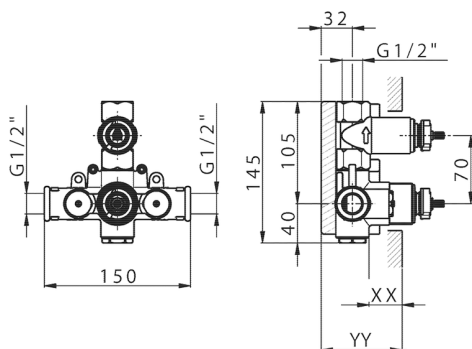

1-outlet Concealed thermostatic shower valve CONCEALED_ZB007301

MODEL **ZB007301**

1-outlet Concealed thermostatic shower valve, with stopvalve, without trim kit

AVAILABLE FINISHINGS

04 04 Without finishing

CHARACTERISTICS

Installation **Concealed**

Cartridge Spare Parts **24.04A.PP**

8x20 Plus P Thermostatic Valve

Concealed **1**

Piastra/Plate/Plaque/Platte/Placa

2-3mm: XX 25-40 YY 76-91

10 mm: XX 16-31 YY 65-80