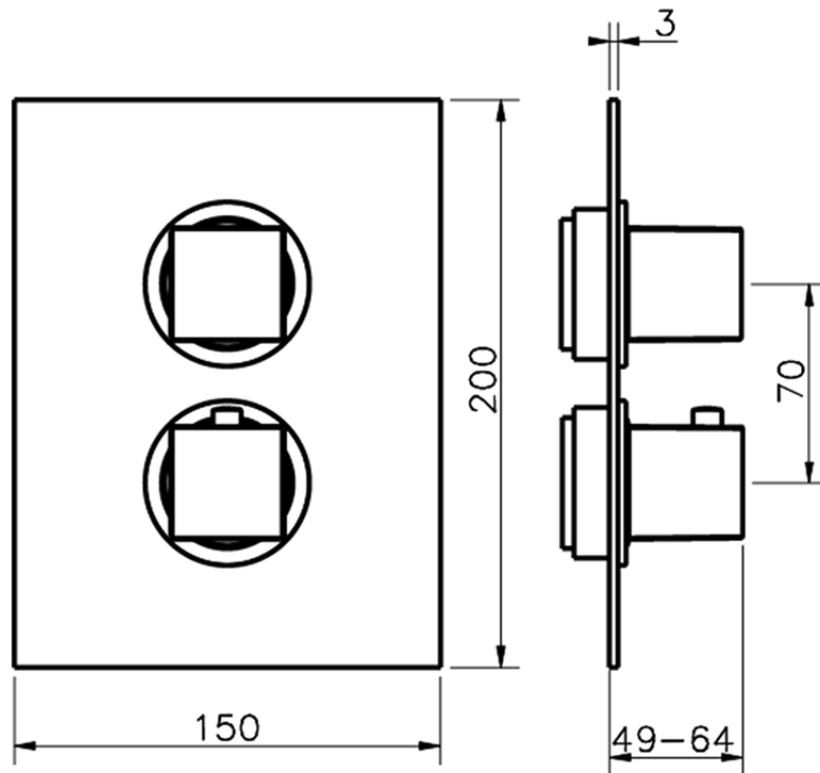

## Exposed part for con.thermo.shower valve 1-outlet THERMO\_NE007300

NE007300

<https://en.huberitalia.com/exposed-part-for-con-thermo-shower-valve-1-outlet-thermo-ne007300>

## Piastra/Plate/Plaque/Platte/Placa

2-3mm: XX 25-40 YY 76-91

10 mm: XX 16-31 YY 65-80

ZB007301

<https://en.huberitalia.com/1-outlet-concealed-thermostatic-shower-valve-concealed-zb007301>

2024-11-22