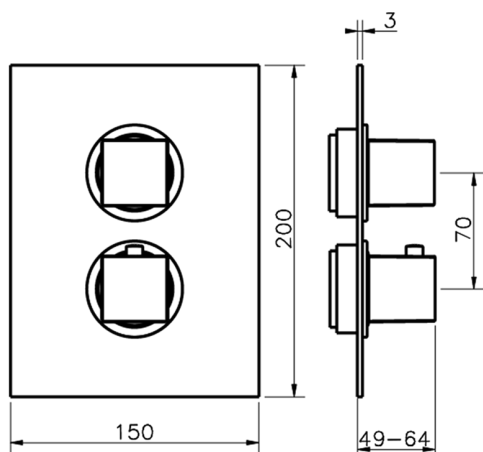

CHARACTERISTICS

Installation **Concealed**
Required concealed parts **ZB007301**

Thermostatic

The Huber thermostatic is your personal water manager, helping you to handle, control and save water and energy.