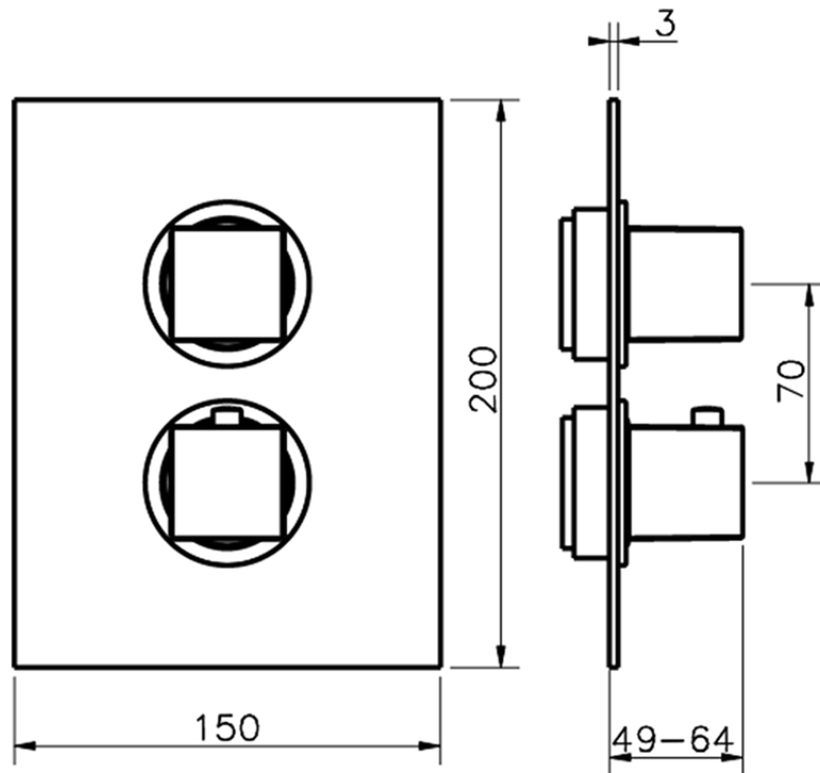

Exposed part for con.thermo.shower valve 1-outlet THERMO_NE007300

NE007300

<https://en.huberitalia.com/exposed-part-for-con-thermo-shower-valve-1-outlet-thermo-ne007300>

Piastra/Plate/Plaque/Platte/Placa

2-3mm: XX 25-40 YY 76-91

10 mm: XX 16-31 YY 65-80

ZB007301

<https://en.huberitalia.com/1-outlet-concealed-thermostatic-shower-valve-concealed-zb007301>

2024-11-22