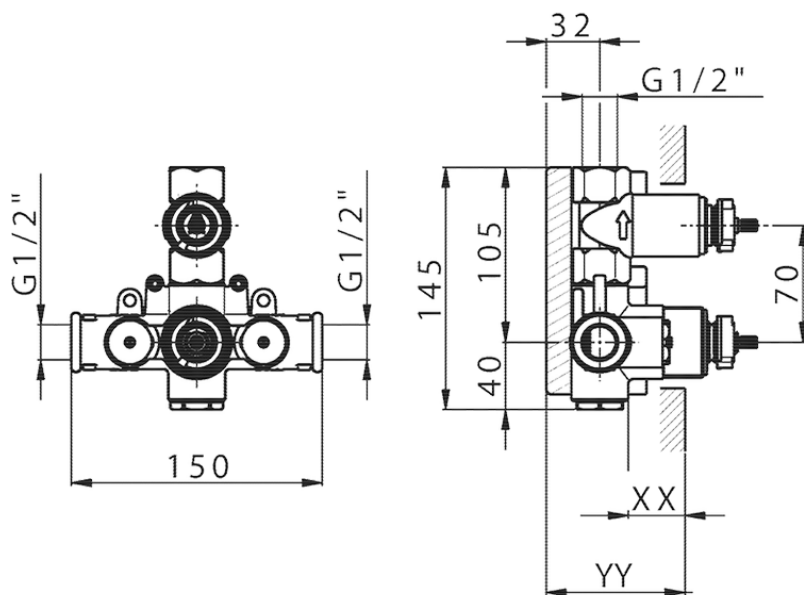

Exposed part for con.thermo.shower valve 1-outlet THERMO_NE007300

NE007300

<https://en.huberitalia.com/exposed-part-for-con-thermo-shower-valve-1-outlet-thermo-ne007300>

Piastra/Plate/Plaque/Platte/Placa

2-3mm: XX 25-40 YY 76-91

10 mm: XX 16-31 YY 65-80

ZB007301

<https://en.huberitalia.com/1-outlet-concealed-thermostatic-shower-valve-concealed-zb007301>

2024-11-22