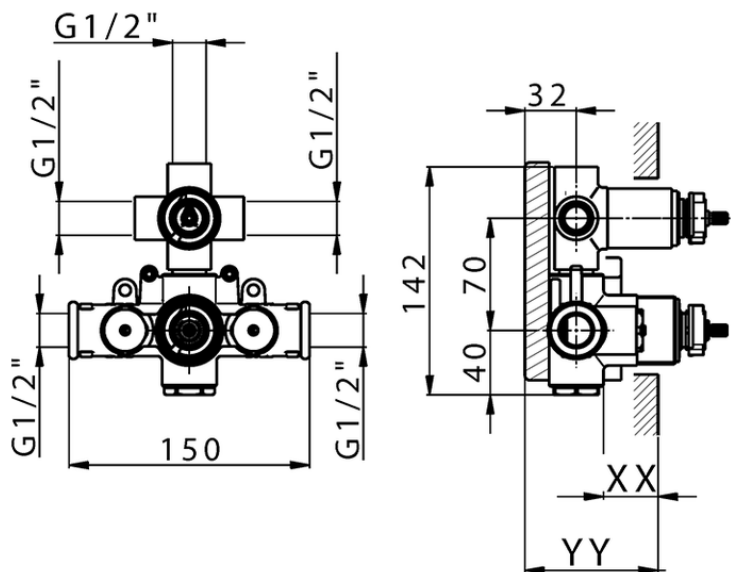

Exposed part for con.thermo.shower valve, 3-outlet NUOVA EGO_NE018200

NE018200 <https://en.huberitalia.com/exposed-part-for-con-thermo-shower-valve-3-outlet-nuova-ego-ne018200>

Piastra/Plate/Plaque/Platte/Placa

2-3mm: XX 25-40 YY 76-91

10 mm: XX 16-31 YY 65-80