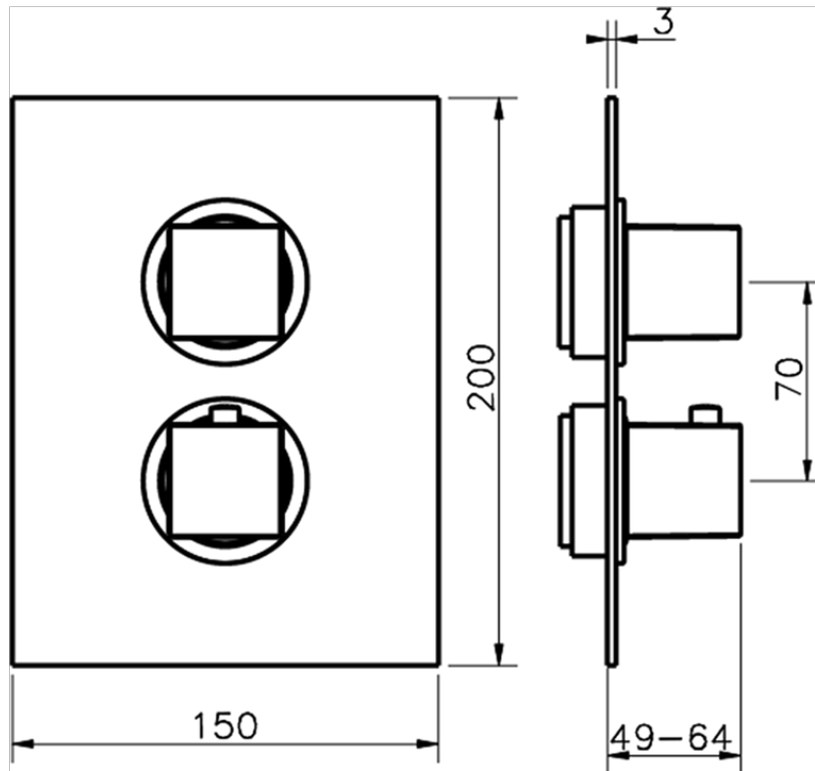

Exposed part for con.thermo.shower valve, 3-outlet NUOVA EGO_NE018200

NE018200 <https://en.huberitalia.com/exposed-part-for-con-thermo-shower-valve-3-outlet-nuova-ego-ne018200>

Piastra/Plate/Plaque/Platte/Placa

2-3mm: XX 25-40 YY 76-91

10 mm: XX 16-31 YY 65-80