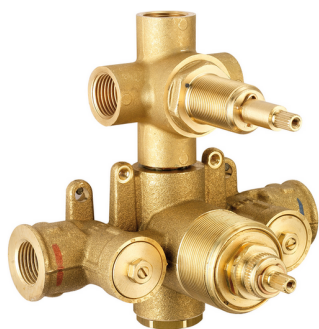

## Exposed part for con.thermo.shower valve, 3-outlet NUOVA EGO\_NE018200

MODEL **NE018200**

Exposed part for 3-outlet thermostatic mixer, with 3 outlet diverter, without concealed part, for item ZB018201

### Thermostatic

The Huber thermostatic is your personal water manager, helping you to handle, control and save water and energy.

## 3-outlet Concealed thermostatic shower valve CONCEALED\_ZB018201

MODEL **ZB018201**

3-Outlet Concealed thermostatic mixer, with 3-outlet diverter, without trim kit

AVAILABLE FINISHINGS

CHARACTERISTICS

Installation **Concealed**