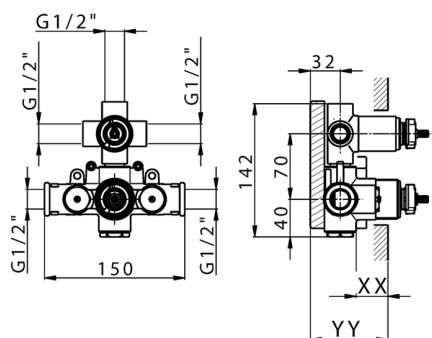

## 3-outlet Concealed thermostatic shower valve CONCEALED\_ZB018201

MODEL **ZB018201**

3-Outlet Concealed thermostatic mixer, with 3-outlet diverter, without trim kit

AVAILABLE FINISHINGS

CHARACTERISTICS

Installation **Concealed**

Cartridge Spare Parts **24.04A.PP**

**8x20 Plus P Thermostatic Valve**

Concealed **1**

Piastra/Plate/Plaque/Platte/Placa

2-3mm: XX 25-40 YY 76-91

10 mm: XX 16-31 YY 65-80