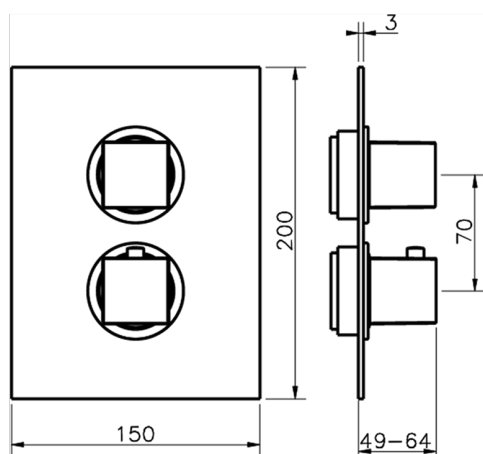

CHARACTERISTICS

Installation **Concealed**
Required concealed parts **ZB018201**

Thermostatic

The Huber thermostatic is your personal water manager, helping you to handle, control and save water and energy.